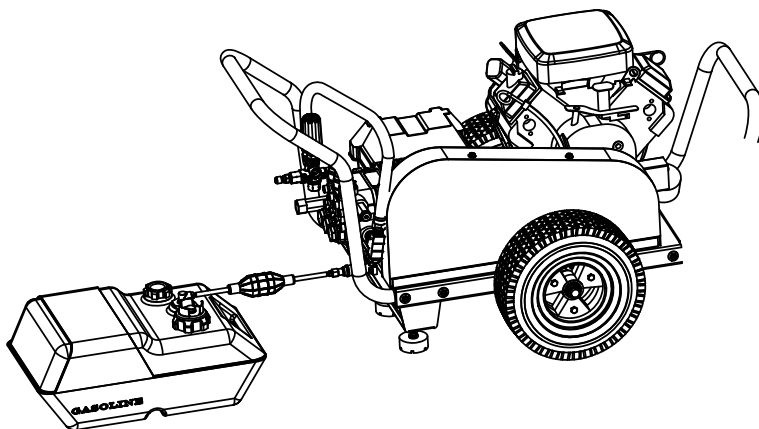

* NOT SHOWN

† NOT SOLD SEPERATELY

< GENERAL PUMP VERSION

> COMET VERSION