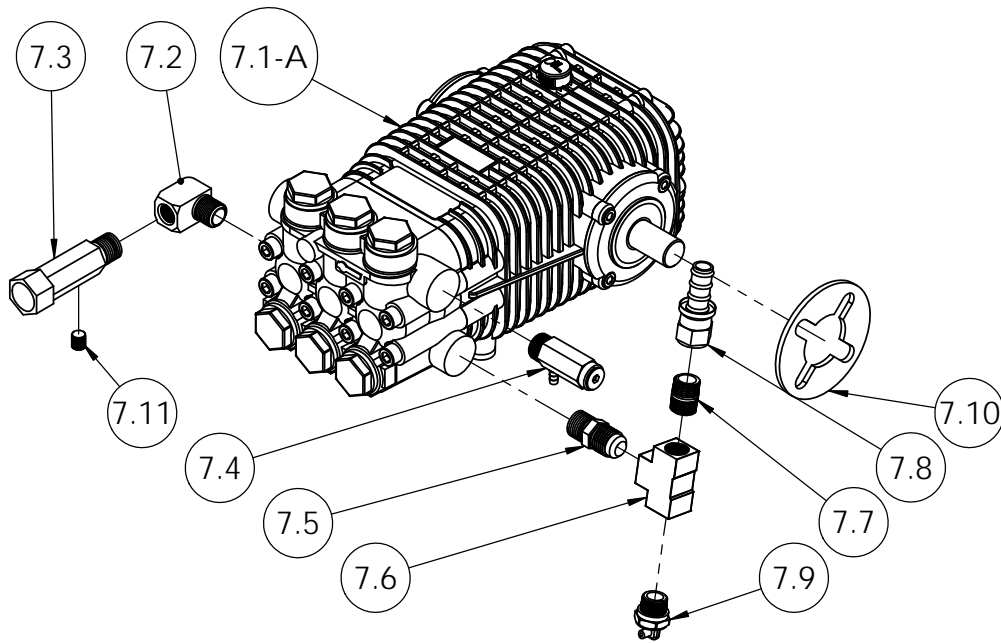

* NOT SHOWN

† NOT SOLD SEPERATELY

< GENERAL PUMP VERSION

> COMET VERSION

WS4050 / 60242-S

WS4050 / 60242-S

FRAME, WS SERIES SVC ASSY
PART NO. 7106949

ITEM NO.	PART NO.	DESCRIPTION	QTY.
1.1	7104732	FRAME, BASE WS5040	1
1.2	7104733	SUB-FRAME, BASE WATER SHOT LARGE	1
1.3	7105253	HANDLE, REAR WATER SHOT	1
1.4	7105248	HANDLE, FRONT WATER SHOT	1
1.5	7104854	INSERT, HANDLE	8
1.6	7104734	BRACKET, FOOT WS SERIES	1
1.7	7104856	NOZZLE HOLDER 4PC	1
1.8	7106041	BATTERY TRAY, WS5040	1
1.9	7101373	WASHER, RUBBER BUMPER	2
1.10		BOLT, 5/16"-18 x 2 1/4"	4
1.11		BOLT, 5/16"-18 x 2 1/2"	4
1.12		WASHER, 5/16"	16
1.13		WASHER, FLAT 5/16"	4
1.14		NUT, 5/16"-18 NYLOCK	12
1.15		BOLT, 5/16"-18 x 1"	4
1.16		SPACER, BACK 3/4" OD	2

FOOT KIT, WS SERIES SPRING
PART NO. 7106951

ITEM NO.	PART NO.	DESCRIPTION	QTY.
3.1	7101156	SHOE SLEEVE	1
3.2	7101125	RUBBER FOOT	1
3.3	7101157	SPRING SLEEVE	1
3.4	7101169	SPRING, WS SERIES FOOT	1
3.5	7101524	HOUSING, FOOT SPRING	1
3.6	7100389	GROMMET, 7/16" ID	1
3.7		NUT, 5/16"-18 NYLOCK	1
3.8		BOLT, 5/16"-18 x 3"	1
3.9		WASHER, 5/16" FENDER	1

PART NO. FOR GP SVC ASSY 7108434

PUMP, WS5040 SVC ASSY
PART NO. FOR COMET SVC ASSY 7108430

ITEM NO.	PART NO.	DESCRIPTION	QTY.
7.1-A	7105798	TW5050S COMET PUMP, 5000PSI @ 5.2GPM	1
7.1-B	7101033	GP PUMP, TSP1819	1
7.2	7200103	ELBOW, 1/2" 90° ST.	1
7.3	7101999	3/4" GARDEN HOSE INLET	1
7.4	7200118	RELIEF VALVE, 5000PSI	1
7.5	7102405	ADAPTER 1/2" NPTM x 5/8"-45° FLARED	1
7.6	7101263	TEE, 1/2" NPTF	1
7.7	7100603	NIPPLE, 1/2" CLOSE	1
7.8	7104717	FITTING, 5/8" HB X 5/8" NPTF	1
7.9	7101331	RELIEF VALVE, 1/2" NPTM THERMAL	1
7.10	7101037	PUMP BUMPER	1
7.11	7100814	PLUG, 1/4" HEX-HEAD	1