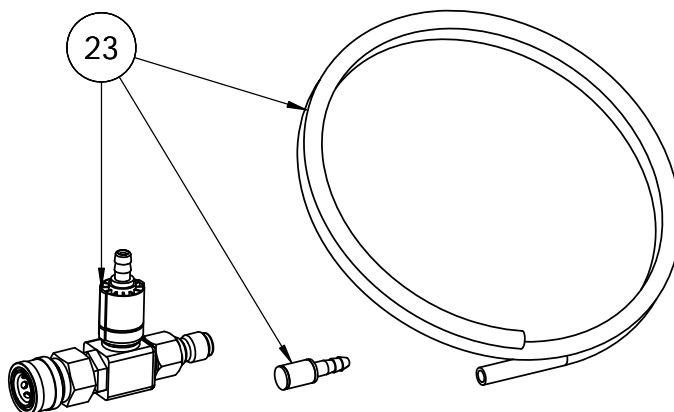

PART NO. FOR GP SVC ASSY 7108434

PUMP, WS5040 SVC ASSY
PART NO. FOR COMET SVC ASSY 7108430

ITEM NO.	PART NO.	DESCRIPTION	QTY.
7.1-A	7105798	TW5050S COMET PUMP, 5000PSI @ 5.2GPM	1
7.1-B	7101033	GP PUMP, TSP1819	1
7.2	7200103	ELBOW, 1/2" 90° ST.	1
7.3	7101999	3/4" GARDEN HOSE INLET	1
7.4	7200118	RELIEF VALVE, 5000PSI	1
7.5	7102405	ADAPTER 1/2" NPTM x 5/8"-45° FLARED	1
7.6	7101263	TEE, 1/2" NPTF	1
7.7	7100603	NIPPLE, 1/2" CLOSE	1
7.8	7104717	FITTING, 5/8" HB X 5/8" NPTF	1
7.9	7101331	RELIEF VALVE, 1/2" NPTM THERMAL	1
7.10	7101037	PUMP BUMPER	1
7.11	7100814	PLUG, 1/4" HEX-HEAD	1

UNLOADER, WS4050 SERIES SVC ASSY
PART NO. 7108431

ITEM NO.	PART NO.	DESCRIPTION	QTY.
9.1	7105891	UNLOADER, PULSAR4KHPEZ	1
9.2	7100287	ELBOW, 3/8" NPTM x 3/8" NPTF	2
9.3	7104717	FITTING, 5/8" HB X 5/8" NPTF	1
9.4	7100621	NIPPLE 3/8 X 3/8 HEXSTEEL	1
9.5	7200032	ADAPTOR 5/8" FLARE x 3/8" M	1
9.6	7101079	COUPLER, .38 QD-M X .38 NPT-M	1

BELT-GUARD, WS5040 SVC ASSY
PART NO. 7106961

ITEM NO.	PART NO.	DESCRIPTION	QTY.
11.1	7104727	BELTGUARD, BACK 5040 WATER SHOT	1
11.2	7104729	BELTGUARD, FRONT 5040 WATER SHOT	1
11.3	7104845	BELT GUARD BRACKET	1
11.4	7100389	GROMMET, 7/16" ID	2
11.5		BOLT, 5/16" - 18 x 1 1/4"	2
11.6		WASHER, 5/16"	2
11.7		NUT, 5/16"-18 NYLOCK	2
11.8		BOLT, 1/4"-20 x 1" GR5	2
11.9		WASHER, 1/4" FLAT	2
11.10		NUT, CLINCH, 1/4"-20	2
11.11		RIVET, AN430-A4-6 ALUMINUM	6

WS4050 / 60242-S

**GUN & WAND KIT
PART NO. 7103716**

**HOSE, 3/8" x 50' x 5000PSI RUBBER
PART NO. 7100477**

**CHEMICAL INJECTOR KIT #2
PART NO. 7103709**