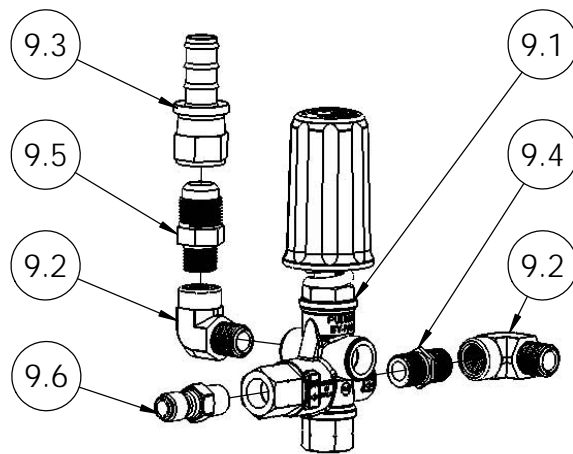

* NOT SHOWN

† NOT SOLD SEPERATELY

< GENERAL PUMP VERSION

> COMET VERSION

WS4050 / 60242-S

WS4050 / 60242-S

FRAME, WS SERIES SVC ASSY
PART NO. 7106949

ITEM NO.	PART NO.	DESCRIPTION	QTY.
1.1	7104732	FRAME, BASE WS5040	1
1.2	7104733	SUB-FRAME, BASE WATER SHOT LARGE	1
1.3	7105253	HANDLE, REAR WATER SHOT	1
1.4	7105248	HANDLE, FRONT WATER SHOT	1
1.5	7104854	INSERT, HANDLE	8
1.6	7104734	BRACKET, FOOT WS SERIES	1
1.7	7104856	NOZZLE HOLDER 4PC	1
1.8	7106041	BATTERY TRAY, WS5040	1
1.9	7101373	WASHER, RUBBER BUMPER	2
1.10		BOLT, 5/16"-18 x 2 1/4"	4
1.11		BOLT, 5/16"-18 x 2 1/2"	4
1.12		WASHER, 5/16"	16
1.13		WASHER, FLAT 5/16"	4
1.14		NUT, 5/16"-18 NYLOCK	12
1.15		BOLT, 5/16"-18 x 1"	4
1.16		SPACER, BACK 3/4" OD	2

FOOT KIT, WS SERIES SPRING
PART NO. 7106951

ITEM NO.	PART NO.	DESCRIPTION	QTY.
3.1	7101156	SHOE SLEEVE	1
3.2	7101125	RUBBER FOOT	1
3.3	7101157	SPRING SLEEVE	1
3.4	7101169	SPRING, WS SERIES FOOT	1
3.5	7101524	HOUSING, FOOT SPRING	1
3.6	7100389	GROMMET, 7/16" ID	1
3.7		NUT, 5/16"-18 NYLOCK	1
3.8		BOLT, 5/16"-18 x 3"	1
3.9		WASHER, 5/16" FENDER	1

PART NO. FOR GP SVC ASSY 7108434

PUMP, WS5040 SVC ASSY
PART NO. FOR COMET SVC ASSY 7108430

ITEM NO.	PART NO.	DESCRIPTION	QTY.
7.1-A	7105798	TW5050S COMET PUMP, 5000PSI @ 5.2GPM	1
7.1-B	7101033	GP PUMP, TSP1819	1
7.2	7200103	ELBOW, 1/2" 90° ST.	1
7.3	7101999	3/4" GARDEN HOSE INLET	1
7.4	7200118	RELIEF VALVE, 5000PSI	1
7.5	7102405	ADAPTER 1/2" NPTM x 5/8"-45° FLARED	1
7.6	7101263	TEE, 1/2" NPTF	1
7.7	7100603	NIPPLE, 1/2" CLOSE	1
7.8	7104717	FITTING, 5/8" HB X 5/8" NPTF	1
7.9	7101331	RELIEF VALVE, 1/2" NPTM THERMAL	1
7.10	7101037	PUMP BUMPER	1
7.11	7100814	PLUG, 1/4" HEX-HEAD	1