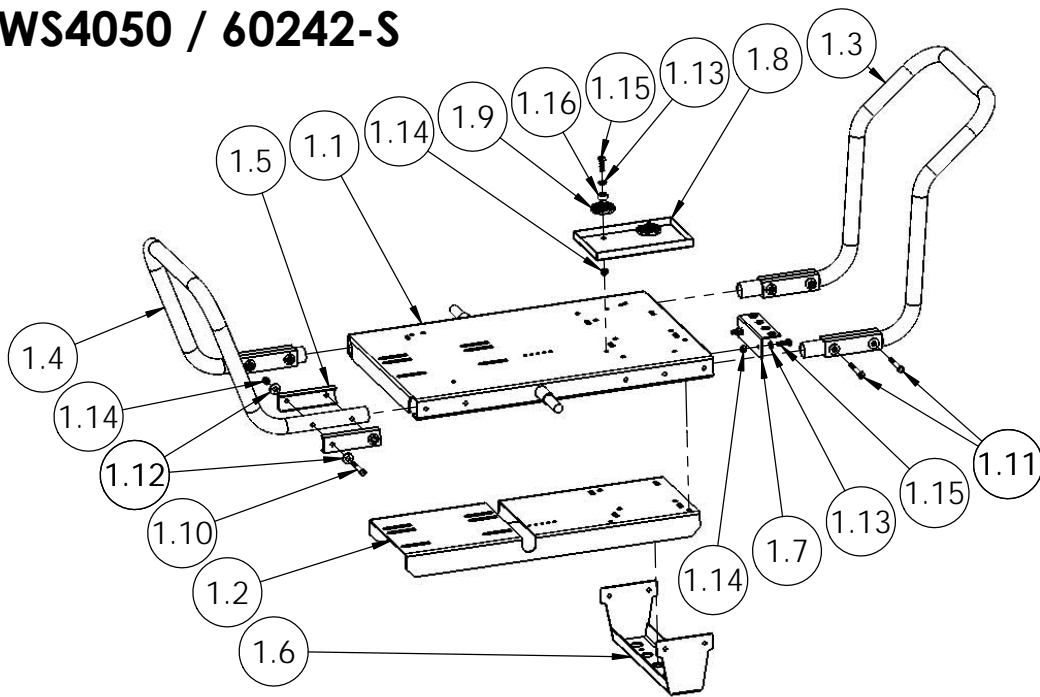

* NOT SHOWN

† NOT SOLD SEPERATELY

< GENERAL PUMP VERSION

> COMET VERSION

WS4050 / 60242-S

WS4050 / 60242-S

FRAME, WS SERIES SVC ASSY
PART NO. 7106949

ITEM NO.	PART NO.	DESCRIPTION	QTY.
1.1	7104732	FRAME, BASE WS5040	1
1.2	7104733	SUB-FRAME, BASE WATER SHOT LARGE	1
1.3	7105253	HANDLE, REAR WATER SHOT	1
1.4	7105248	HANDLE, FRONT WATER SHOT	1
1.5	7104854	INSERT, HANDLE	8
1.6	7104734	BRACKET, FOOT WS SERIES	1
1.7	7104856	NOZZLE HOLDER 4PC	1
1.8	7106041	BATTERY TRAY, WS5040	1
1.9	7101373	WASHER, RUBBER BUMPER	2
1.10		BOLT, 5/16"-18 x 2 1/4"	4
1.11		BOLT, 5/16"-18 x 2 1/2"	4
1.12		WASHER, 5/16"	16
1.13		WASHER, FLAT 5/16"	4
1.14		NUT, 5/16"-18 NYLOCK	12
1.15		BOLT, 5/16"-18 x 1"	4
1.16		SPACER, BACK 3/4" OD	2

PART NO. FOR GP SVC ASSY 7108434

PUMP, WS5040 SVC ASSY
PART NO. FOR COMET SVC ASSY 7108430

ITEM NO.	PART NO.	DESCRIPTION	QTY.
7.1-A	7105798	TW5050S COMET PUMP, 5000PSI @ 5.2GPM	1
7.1-B	7101033	GP PUMP, TSP1819	1
7.2	7200103	ELBOW, 1/2" 90° ST.	1
7.3	7101999	3/4" GARDEN HOSE INLET	1
7.4	7200118	RELIEF VALVE, 5000PSI	1
7.5	7102405	ADAPTER 1/2" NPTM x 5/8"-45° FLARED	1
7.6	7101263	TEE, 1/2" NPTF	1
7.7	7100603	NIPPLE, 1/2" CLOSE	1
7.8	7104717	FITTING, 5/8" HB X 5/8" NPTF	1
7.9	7101331	RELIEF VALVE, 1/2" NPTM THERMAL	1
7.10	7101037	PUMP BUMPER	1
7.11	7100814	PLUG, 1/4" HEX-HEAD	1