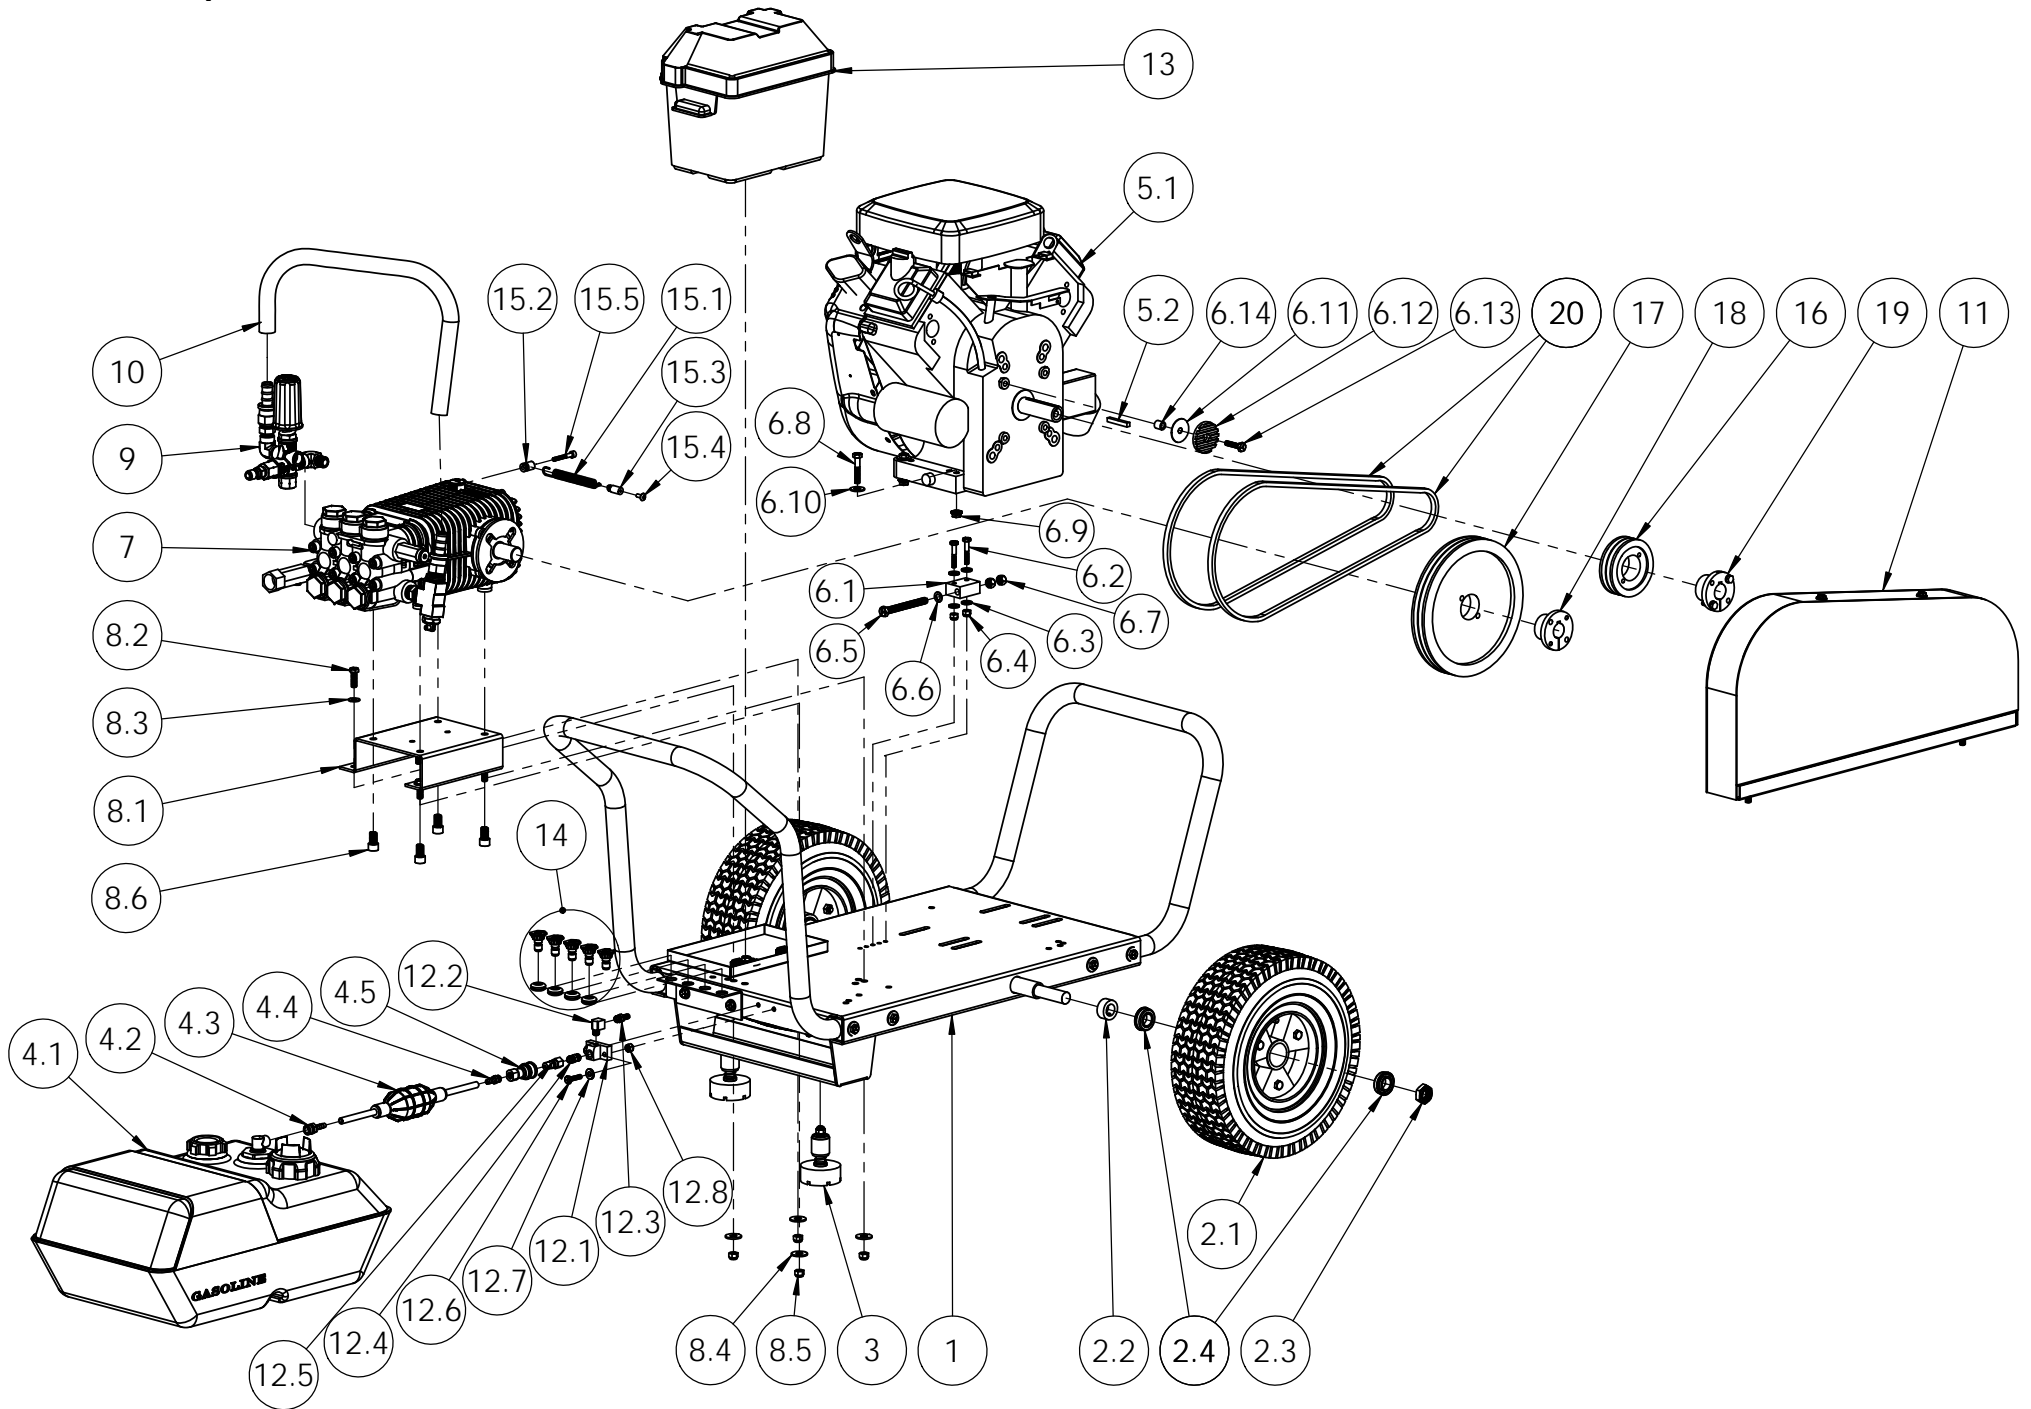

* NOT SHOWN

† NOT SOLD SEPERATELY

< GENERAL PUMP VERSION

> COMET VERSION

WS4050 / 60242-S

WS4050 / 60242-S

FRAME, WS SERIES SVC ASSY
PART NO. 7106949

ITEM NO.	PART NO.	DESCRIPTION	QTY.
1.1	7104732	FRAME, BASE WS5040	1
1.2	7104733	SUB-FRAME, BASE WATER SHOT LARGE	1
1.3	7105253	HANDLE, REAR WATER SHOT	1
1.4	7105248	HANDLE, FRONT WATER SHOT	1
1.5	7104854	INSERT, HANDLE	8
1.6	7104734	BRACKET, FOOT WS SERIES	1
1.7	7104856	NOZZLE HOLDER 4PC	1
1.8	7106041	BATTERY TRAY, WS5040	1
1.9	7101373	WASHER, RUBBER BUMPER	2
1.10		BOLT, 5/16"-18 x 2 1/4"	4
1.11		BOLT, 5/16"-18 x 2 1/2"	4
1.12		WASHER, 5/16"	16
1.13		WASHER, FLAT 5/16"	4
1.14		NUT, 5/16"-18 NYLOCK	12
1.15		BOLT, 5/16"-18 x 1"	4
1.16		SPACER, BACK 3/4" OD	2

PART NO. FOR GP SVC ASSY 7108434

PUMP, WS5040 SVC ASSY
PART NO. FOR COMET SVC ASSY 7108430

ITEM NO.	PART NO.	DESCRIPTION	QTY.
7.1-A	7105798	TW5050S COMET PUMP, 5000PSI @ 5.2GPM	1
7.1-B	7101033	GP PUMP, TSP1819	1
7.2	7200103	ELBOW, 1/2" 90° ST.	1
7.3	7101999	3/4" GARDEN HOSE INLET	1
7.4	7200118	RELIEF VALVE, 5000PSI	1
7.5	7102405	ADAPTER 1/2" NPTM x 5/8"-45° FLARED	1
7.6	7101263	TEE, 1/2" NPTF	1
7.7	7100603	NIPPLE, 1/2" CLOSE	1
7.8	7104717	FITTING, 5/8" HB X 5/8" NPTF	1
7.9	7101331	RELIEF VALVE, 1/2" NPTM THERMAL	1
7.10	7101037	PUMP BUMPER	1
7.11	7100814	PLUG, 1/4" HEX-HEAD	1