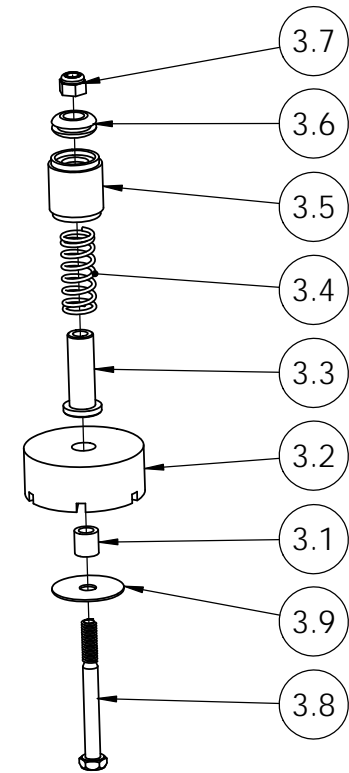

* NOT SHOWN

† NOT SOLD SEPERATELY

< GENERAL PUMP VERSION

> COMET VERSION

WS4050 / 60242-S

WS4050 / 60242-S

FRAME, WS SERIES SVC ASSY
PART NO. 7106949

ITEM NO.	PART NO.	DESCRIPTION	QTY.
1.1	7104732	FRAME, BASE WS5040	1
1.2	7104733	SUB-FRAME, BASE WATER SHOT LARGE	1
1.3	7105253	HANDLE, REAR WATER SHOT	1
1.4	7105248	HANDLE, FRONT WATER SHOT	1
1.5	7104854	INSERT, HANDLE	8
1.6	7104734	BRACKET, FOOT WS SERIES	1
1.7	7104856	NOZZLE HOLDER 4PC	1
1.8	7106041	BATTERY TRAY, WS5040	1
1.9	7101373	WASHER, RUBBER BUMPER	2
1.10		BOLT, 5/16"-18 x 2 1/4"	4
1.11		BOLT, 5/16"-18 x 2 1/2"	4
1.12		WASHER, 5/16"	16
1.13		WASHER, FLAT 5/16"	4
1.14		NUT, 5/16"-18 NYLOCK	12
1.15		BOLT, 5/16"-18 x 1"	4
1.16		SPACER, BACK 3/4" OD	2

PART NO. FOR GP SVC ASSY 7108434

PUMP, WS5040 SVC ASSY
PART NO. FOR COMET SVC ASSY 7108430

ITEM NO.	PART NO.	DESCRIPTION	QTY.
7.1-A	7105798	TW5050S COMET PUMP, 5000PSI @ 5.2GPM	1
7.1-B	7101033	GP PUMP, TSP1819	1
7.2	7200103	ELBOW, 1/2" 90° ST.	1
7.3	7101999	3/4" GARDEN HOSE INLET	1
7.4	7200118	RELIEF VALVE, 5000PSI	1
7.5	7102405	ADAPTER 1/2" NPTM x 5/8"-45° FLARED	1
7.6	7101263	TEE, 1/2" NPTF	1
7.7	7100603	NIPPLE, 1/2" CLOSE	1
7.8	7104717	FITTING, 5/8" HB X 5/8" NPTF	1
7.9	7101331	RELIEF VALVE, 1/2" NPTM THERMAL	1
7.10	7101037	PUMP BUMPER	1
7.11	7100814	PLUG, 1/4" HEX-HEAD	1

UNLOADER, WS4050 SERIES SVC ASSY
PART NO. 7108431

ITEM NO.	PART NO.	DESCRIPTION	QTY.
9.1	7105891	UNLOADER, PULSAR4KHPEZ	1
9.2	7100287	ELBOW, 3/8" NPTM x 3/8" NPTF	2
9.3	7104717	FITTING, 5/8" HB X 5/8" NPTF	1
9.4	7100621	NIPPLE 3/8 X 3/8 HEXSTEEL	1
9.5	7200032	ADAPTOR 5/8" FLARE x 3/8" M	1
9.6	7101079	COUPLER, .38 QD-M X .38 NPT-M	1