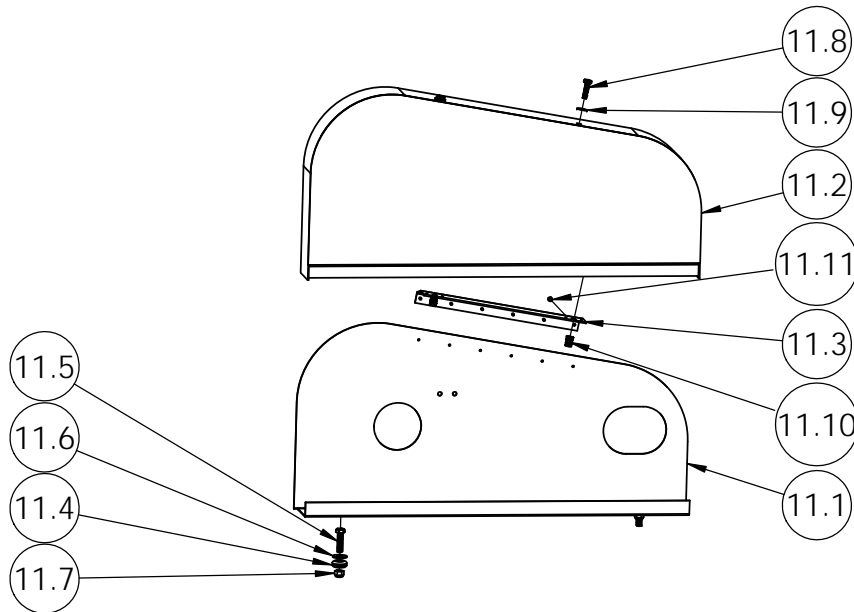

PART NO. FOR GP SVC ASSY 7108434

PUMP, WS5040 SVC ASSY
PART NO. FOR COMET SVC ASSY 7108430

ITEM NO.	PART NO.	DESCRIPTION	QTY.
7.1-A	7105798	TW5050S COMET PUMP, 5000PSI @ 5.2GPM	1
7.1-B	7101033	GP PUMP, TSP1819	1
7.2	7200103	ELBOW, 1/2" 90° ST.	1
7.3	7101999	3/4" GARDEN HOSE INLET	1
7.4	7200118	RELIEF VALVE, 5000PSI	1
7.5	7102405	ADAPTER 1/2" NPTM x 5/8"-45° FLARED	1
7.6	7101263	TEE, 1/2" NPTF	1
7.7	7100603	NIPPLE, 1/2" CLOSE	1
7.8	7104717	FITTING, 5/8" HB X 5/8" NPTF	1
7.9	7101331	RELIEF VALVE, 1/2" NPTM THERMAL	1
7.10	7101037	PUMP BUMPER	1
7.11	7100814	PLUG, 1/4" HEX-HEAD	1

UNLOADER, WS4050 SERIES SVC ASSY
PART NO. 7108431

ITEM NO.	PART NO.	DESCRIPTION	QTY.
9.1	7105891	UNLOADER, PULSAR4KHPEZ	1
9.2	7100287	ELBOW, 3/8" NPTM x 3/8" NPTF	2
9.3	7104717	FITTING, 5/8" HB X 5/8" NPTF	1
9.4	7100621	NIPPLE 3/8 X 3/8 HEXSTEEL	1
9.5	7200032	ADAPTOR 5/8" FLARE x 3/8" M	1
9.6	7101079	COUPLER, .38 QD-M X .38 NPT-M	1