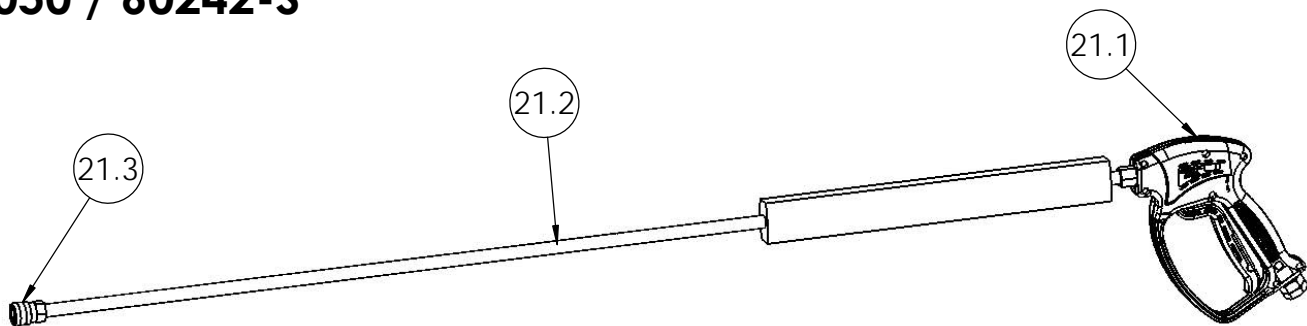

WS4050 / 60242-S

**GUN & WAND KIT
PART NO. 7103716**