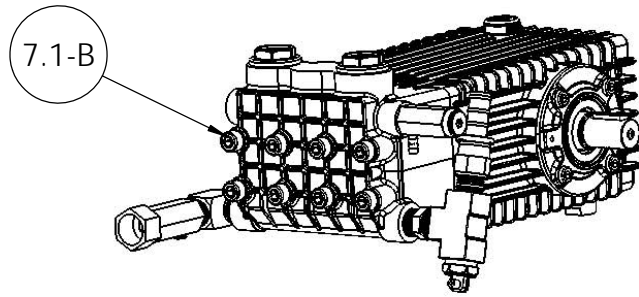

* NOT SHOWN

† NOT SOLD SEPERATELY

< GENERAL PUMP VERSION

> COMET VERSION

WS4050 / 60242-S

WS4050 / 60242-S

FRAME, WS SERIES SVC ASSY
PART NO. 7106949

ITEM NO.	PART NO.	DESCRIPTION	QTY.
1.1	7104732	FRAME, BASE WS5040	1
1.2	7104733	SUB-FRAME, BASE WATER SHOT LARGE	1
1.3	7105253	HANDLE, REAR WATER SHOT	1
1.4	7105248	HANDLE, FRONT WATER SHOT	1
1.5	7104854	INSERT, HANDLE	8
1.6	7104734	BRACKET, FOOT WS SERIES	1
1.7	7104856	NOZZLE HOLDER 4PC	1
1.8	7106041	BATTERY TRAY, WS5040	1
1.9	7101373	WASHER, RUBBER BUMPER	2
1.10		BOLT, 5/16"-18 x 2 1/4"	4
1.11		BOLT, 5/16"-18 x 2 1/2"	4
1.12		WASHER, 5/16"	16
1.13		WASHER, FLAT 5/16"	4
1.14		NUT, 5/16"-18 NYLOCK	12
1.15		BOLT, 5/16"-18 x 1"	4
1.16		SPACER, BACK 3/4" OD	2

FOOT KIT, WS SERIES SPRING
PART NO. 7106951

ITEM NO.	PART NO.	DESCRIPTION	QTY.
3.1	7101156	SHOE SLEEVE	1
3.2	7101125	RUBBER FOOT	1
3.3	7101157	SPRING SLEEVE	1
3.4	7101169	SPRING, WS SERIES FOOT	1
3.5	7101524	HOUSING, FOOT SPRING	1
3.6	7100389	GROMMET, 7/16" ID	1
3.7		NUT, 5/16"-18 NYLOCK	1
3.8		BOLT, 5/16"-18 x 3"	1
3.9		WASHER, 5/16" FENDER	1

PART NO. FOR GP SVC ASSY 7108434

PUMP, WS5040 SVC ASSY
PART NO. FOR COMET SVC ASSY 7108430

ITEM NO.	PART NO.	DESCRIPTION	QTY.
7.1-A	7105798	TW5050S COMET PUMP, 5000PSI @ 5.2GPM	1
7.1-B	7101033	GP PUMP, TSP1819	1
7.2	7200103	ELBOW, 1/2" 90° ST.	1
7.3	7101999	3/4" GARDEN HOSE INLET	1
7.4	7200118	RELIEF VALVE, 5000PSI	1
7.5	7102405	ADAPTER 1/2" NPTM x 5/8"-45° FLARED	1
7.6	7101263	TEE, 1/2" NPTF	1
7.7	7100603	NIPPLE, 1/2" CLOSE	1
7.8	7104717	FITTING, 5/8" HB X 5/8" NPTF	1
7.9	7101331	RELIEF VALVE, 1/2" NPTM THERMAL	1
7.10	7101037	PUMP BUMPER	1
7.11	7100814	PLUG, 1/4" HEX-HEAD	1