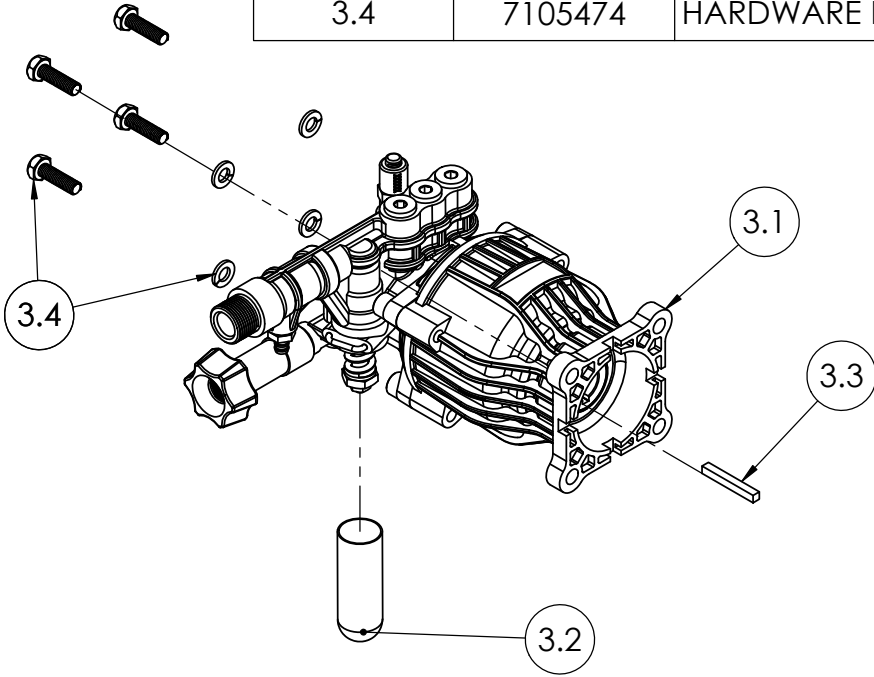

ITEM NO.	PART NO.	DESCRIPTION	QTY.
1	7110387	FRAME ASSY, BLACK, 12" C-C, MS60920	1
2	7107312	ENGINE SVC ASSY, HONDA GC190 W/ LABELS	1
3	7109581	PUMP, SVC ASSY	1
4	7110769	HANDLE SERVICE ASSY, 60920	1
4.1	7110768	DASHBOARD SERVICE ASSY, UPPER, 60920	1
4.1.1	7106833	HOLDER, NOZZLE SINGLE	4
4.2	7110341	SPRING-ASSISTED PLUNGER	1
5	7110767	SOAP TANK SVC ASSY, 60920	1
6	7107941	KNOB-BOLT ASSEMBLY	1
7	7110770	DASHBOARD SERVICE ASSY, LOWER, 60920	1
8	7110492	STEEL GUN HOLDER, PAINTED SILVER, 1.25" OD TUBE	1
9	7110764	WHEEL SVC ASSY, 60920	2
10	7108382	HARDWARE KIT, ENGINE MOUNT VIBRATION DAMPING	1
11	7105468	FOOT, SVC KIT FITTED RUBBER AND SCREW	2
12	7108546	NOZZLE, 4 PC 1PCSS 1/4QC 0,15,40,&PSOAP	1

TITLE:		
MS60920		
SIZE A	DWG. NO. 60920-S	REV. A
SCALE: N/A	SHEET 1 OF 3	

Version: -

ITEM NO.	PART NUMBER	DESCRIPTION	QTY.
3	7109581	PUMP, SVC ASSY	1
3.1	520004	PUMP, HORZ, 12mmx12DEG, P/B, AL UNIHEAD	1
† 3.2		CAP, UNLOADER COVER 1 1/2" x 5/8" BLACK	1
3.3	7101506	KEY, SHAFT 3/16 X 3/16 X 1-1/2	1
3.4	7105474	HARDWARE KIT, PUMP MOUNTING	1

† NOT SOLD SEPERATELY

ITEM NO.	PART NUMBER	DESCRIPTION	QTY.
13	7109565	GUN, 3600PSI 8GPM M22(M) X M22(F) OEM	1
14	7103550	LANCE, 16" W/ 1/4 QC AND M22(M)	1
15	7108545	HOSE, MORFLEX 1/4" x 50' x 3100PSI M22 x M22	1
16	7107745	HOSE, SOAP CLEAR 5.7MM X 8.9MM OD	1
* 17	7102045	TOOL, NOZZLE CLEANING, UNIVERSAL	1