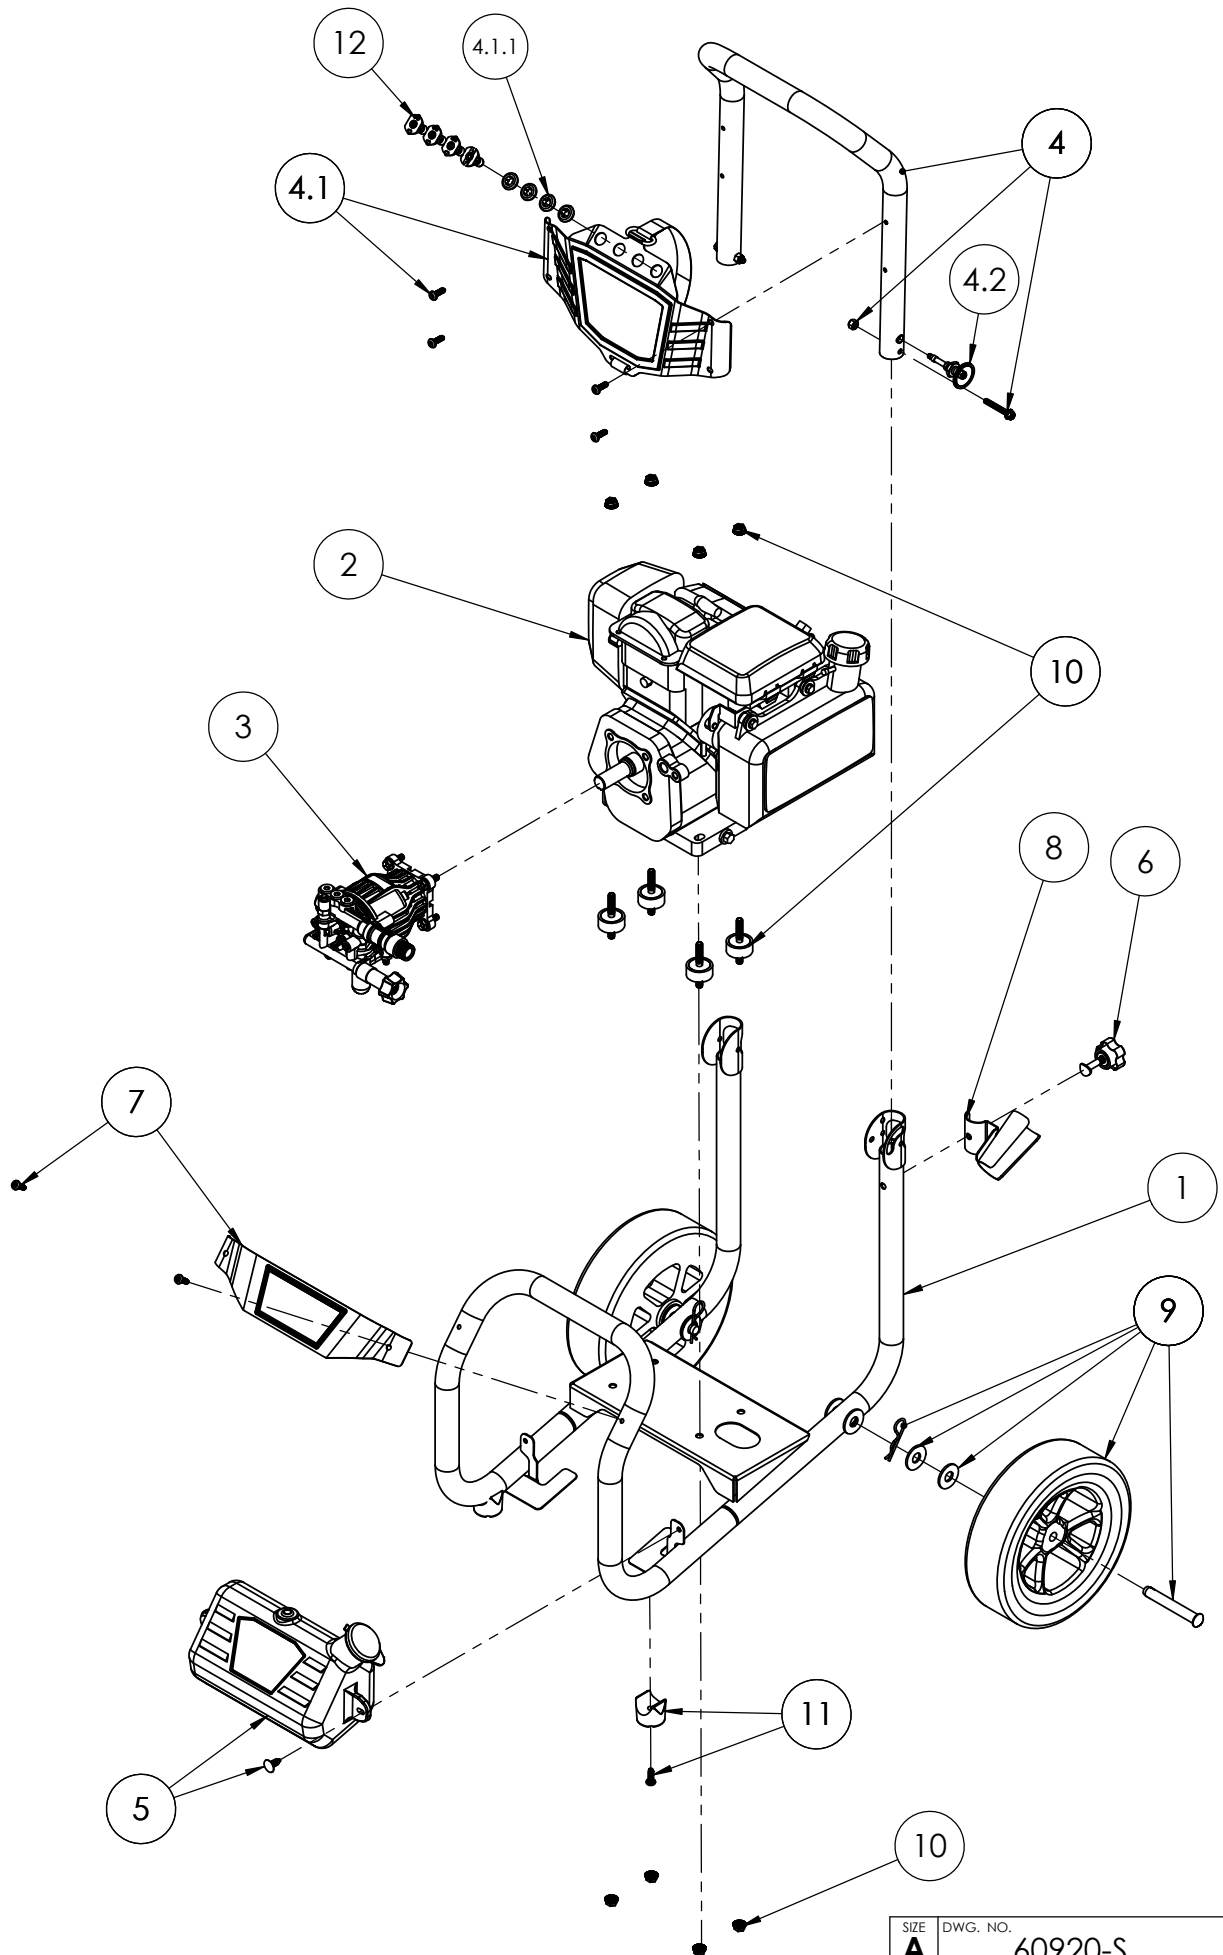

ITEM NO.	PART NO.	DESCRIPTION	QTY.
1	7110387	FRAME ASSY, BLACK, 12" C-C, MS60920	1
2	7107312	ENGINE SVC ASSY, HONDA GC190 W/ LABELS	1
3	7109581	PUMP, SVC ASSY	1
4	7110769	HANDLE SERVICE ASSY, 60920	1
4.1	7110768	DASHBOARD SERVICE ASSY, UPPER, 60920	1
4.1.1	7106833	HOLDER, NOZZLE SINGLE	4
4.2	7110341	SPRING-ASSISTED PLUNGER	1
5	7110767	SOAP TANK SVC ASSY, 60920	1
6	7107941	KNOB-BOLT ASSEMBLY	1
7	7110770	DASHBOARD SERVICE ASSY, LOWER, 60920	1
8	7110492	STEEL GUN HOLDER, PAINTED SILVER, 1.25" OD TUBE	1
9	7110764	WHEEL SVC ASSY, 60920	2
10	7108382	HARDWARE KIT, ENGINE MOUNT VIBRATION DAMPING	1
11	7105468	FOOT, SVC KIT FITTED RUBBER AND SCREW	2
12	7108546	NOZZLE, 4 PC 1PCSS 1/4QC 0,15,40,&PSOAP	1

TITLE:		
MS60920		
SIZE A	DWG. NO. 60920-S	REV. A
SCALE: N/A	SHEET 1 OF 3	

Version: -

ITEM NO.	PART NUMBER	DESCRIPTION	QTY.
3	7109581	PUMP, SVC ASSY	1
3.1	520004	PUMP, HORZ, 12mmx12DEG, P/B, AL UNIHEAD	1
† 3.2		CAP, UNLOADER COVER 1 1/2" x 5/8" BLACK	1
3.3	7101506	KEY, SHAFT 3/16 X 3/16 X 1-1/2	1
3.4	7105474	HARDWARE KIT, PUMP MOUNTING	1

† NOT SOLD SEPERATELY

ITEM NO.	PART NUMBER	DESCRIPTION	QTY.
13	7109565	GUN, 3600PSI 8GPM M22(M) X M22(F) OEM	1
14	7103550	LANCE, 16" W/ 1/4 QC AND M22(M)	1
15	7108545	HOSE, MORFLEX 1/4" x 50' x 3100PSI M22 x M22	1
16	7107745	HOSE, SOAP CLEAR 5.7MM X 8.9MM OD	1
* 17	7102045	TOOL, NOZZLE CLEANING, UNIVERSAL	1

* NOT SHOWN