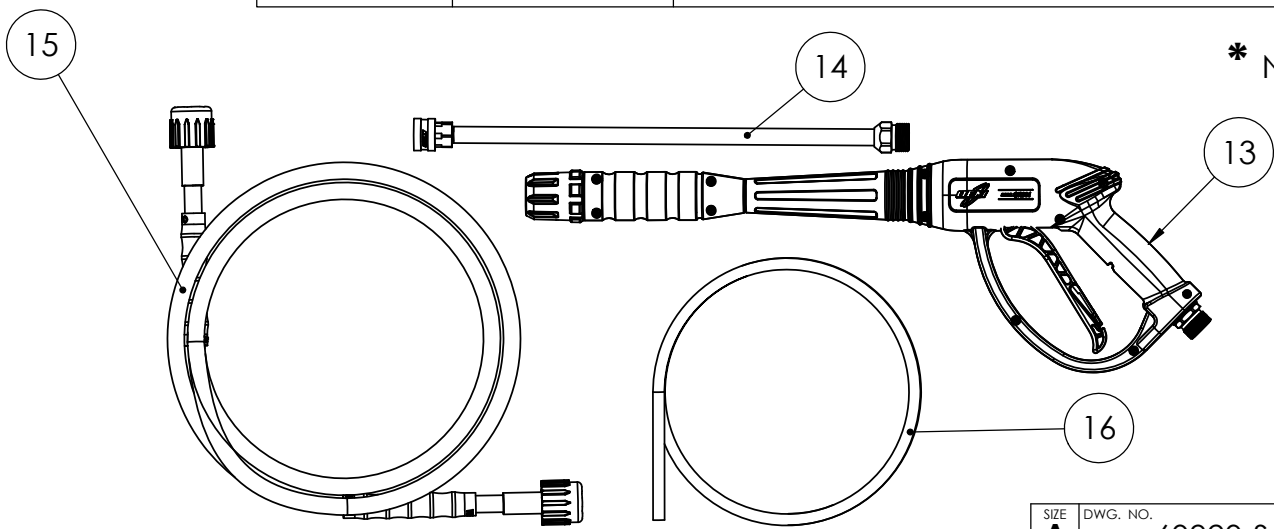

ITEM NO.	PART NO.	DESCRIPTION	QTY.
1	7110387	FRAME ASSY, BLACK, 12" C-C, MS60920	1
2	7107312	ENGINE SVC ASSY, HONDA GC190 W/ LABELS	1
3	7109581	PUMP, SVC ASSY	1
4	7110769	HANDLE SERVICE ASSY, 60920	1
4.1	7110768	DASHBOARD SERVICE ASSY, UPPER, 60920	1
4.1.1	7106833	HOLDER, NOZZLE SINGLE	4
4.2	7110341	SPRING-ASSISTED PLUNGER	1
5	7110767	SOAP TANK SVC ASSY, 60920	1
6	7107941	KNOB-BOLT ASSEMBLY	1
7	7110770	DASHBOARD SERVICE ASSY, LOWER, 60920	1
8	7110492	STEEL GUN HOLDER, PAINTED SILVER, 1.25" OD TUBE	1
9	7110764	WHEEL SVC ASSY, 60920	2
10	7108382	HARDWARE KIT, ENGINE MOUNT VIBRATION DAMPING	1
11	7105468	FOOT, SVC KIT FITTED RUBBER AND SCREW	2
12	7108546	NOZZLE, 4 PC 1PCSS 1/4QC 0,15,40,&PSOAP	1

TITLE:		
MS60920		
SIZE A	DWG. NO. 60920-S	REV. A
SCALE: N/A	SHEET 1 OF 3	

Version: -

ITEM NO.	PART NUMBER	DESCRIPTION	QTY.
3	7109581	PUMP, SVC ASSY	1
3.1	520004	PUMP, HORZ, 12mmx12DEG, P/B, AL UNIHEAD	1
† 3.2		CAP, UNLOADER COVER 1 1/2" x 5/8" BLACK	1
3.3	7101506	KEY, SHAFT 3/16 X 3/16 X 1-1/2	1
3.4	7105474	HARDWARE KIT, PUMP MOUNTING	1

† NOT SOLD SEPERATELY

ITEM NO.	PART NUMBER	DESCRIPTION	QTY.
13	7109565	GUN, 3600PSI 8GPM M22(M) X M22(F) OEM	1
14	7103550	LANCE, 16" W/ 1/4 QC AND M22(M)	1
15	7108545	HOSE, MORFLEX 1/4" x 50' x 3100PSI M22 x M22	1
16	7107745	HOSE, SOAP CLEAR 5.7MM X 8.9MM OD	1
* 17	7102045	TOOL, NOZZLE CLEANING, UNIVERSAL	1