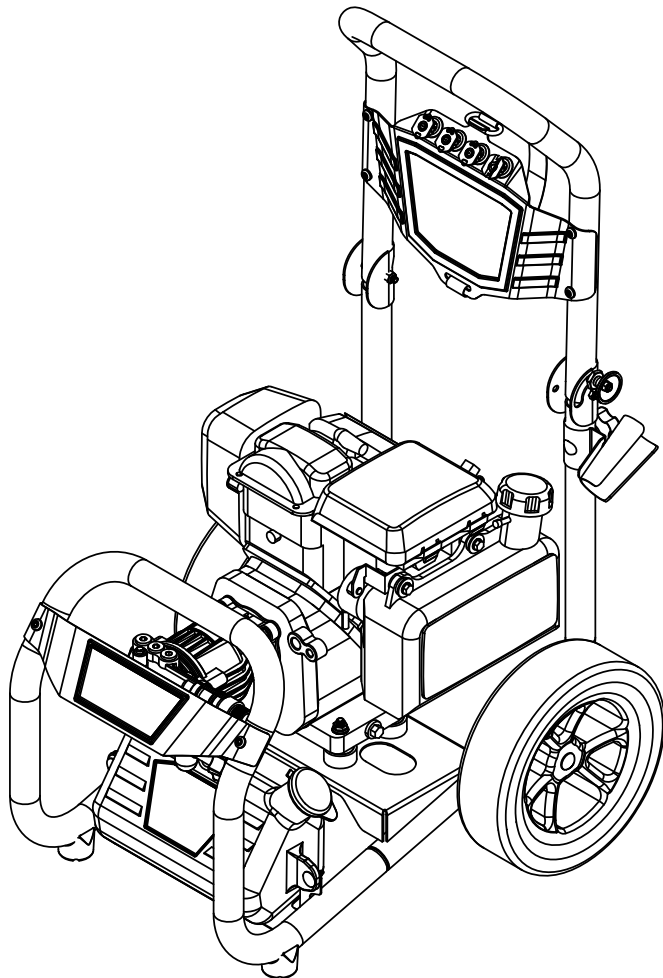

ITEM NO.	PART NO.	DESCRIPTION	QTY.
1	7110387	FRAME ASSY, BLACK, 12" C-C, MS60920	1
2	7107312	ENGINE SVC ASSY, HONDA GC190 W/ LABELS	1
3	7109581	PUMP, SVC ASSY	1
4	7110769	HANDLE SERVICE ASSY, 60920	1
4.1	7110768	DASHBOARD SERVICE ASSY, UPPER, 60920	1
4.1.1	7106833	HOLDER, NOZZLE SINGLE	4
4.2	7110341	SPRING-ASSISTED PLUNGER	1
5	7110767	SOAP TANK SVC ASSY, 60920	1
6	7107941	KNOB-BOLT ASSEMBLY	1
7	7110770	DASHBOARD SERVICE ASSY, LOWER, 60920	1
8	7110492	STEEL GUN HOLDER, PAINTED SILVER, 1.25" OD TUBE	1
9	7110764	WHEEL SVC ASSY, 60920	2
10	7108382	HARDWARE KIT, ENGINE MOUNT VIBRATION DAMPING	1
11	7105468	FOOT, SVC KIT FITTED RUBBER AND SCREW	2
12	7108546	NOZZLE, 4 PC 1PCSS 1/4QC 0,15,40,&PSOAP	1

TITLE:		
MS60920		
SIZE A	DWG. NO. 60920-S	REV. A
SCALE: N/A	SHEET 1 OF 3	

Version: -

ITEM NO.	PART NUMBER	DESCRIPTION	QTY.
3	7109581	PUMP, SVC ASSY	1
3.1	520004	PUMP, HORZ, 12mmx12DEG, P/B, AL UNIHEAD	1
† 3.2		CAP, UNLOADER COVER 1 1/2" x 5/8" BLACK	1
3.3	7101506	KEY, SHAFT 3/16 X 3/16 X 1-1/2	1
3.4	7105474	HARDWARE KIT, PUMP MOUNTING	1

† NOT SOLD SEPERATELY

ITEM NO.	PART NUMBER	DESCRIPTION	QTY.
13	7109565	GUN, 3600PSI 8GPM M22(M) X M22(F) OEM	1
14	7103550	LANCE, 16" W/ 1/4 QC AND M22(M)	1
15	7108545	HOSE, MORFLEX 1/4" x 50' x 3100PSI M22 x M22	1
16	7107745	HOSE, SOAP CLEAR 5.7MM X 8.9MM OD	1
* 17	7102045	TOOL, NOZZLE CLEANING, UNIVERSAL	1