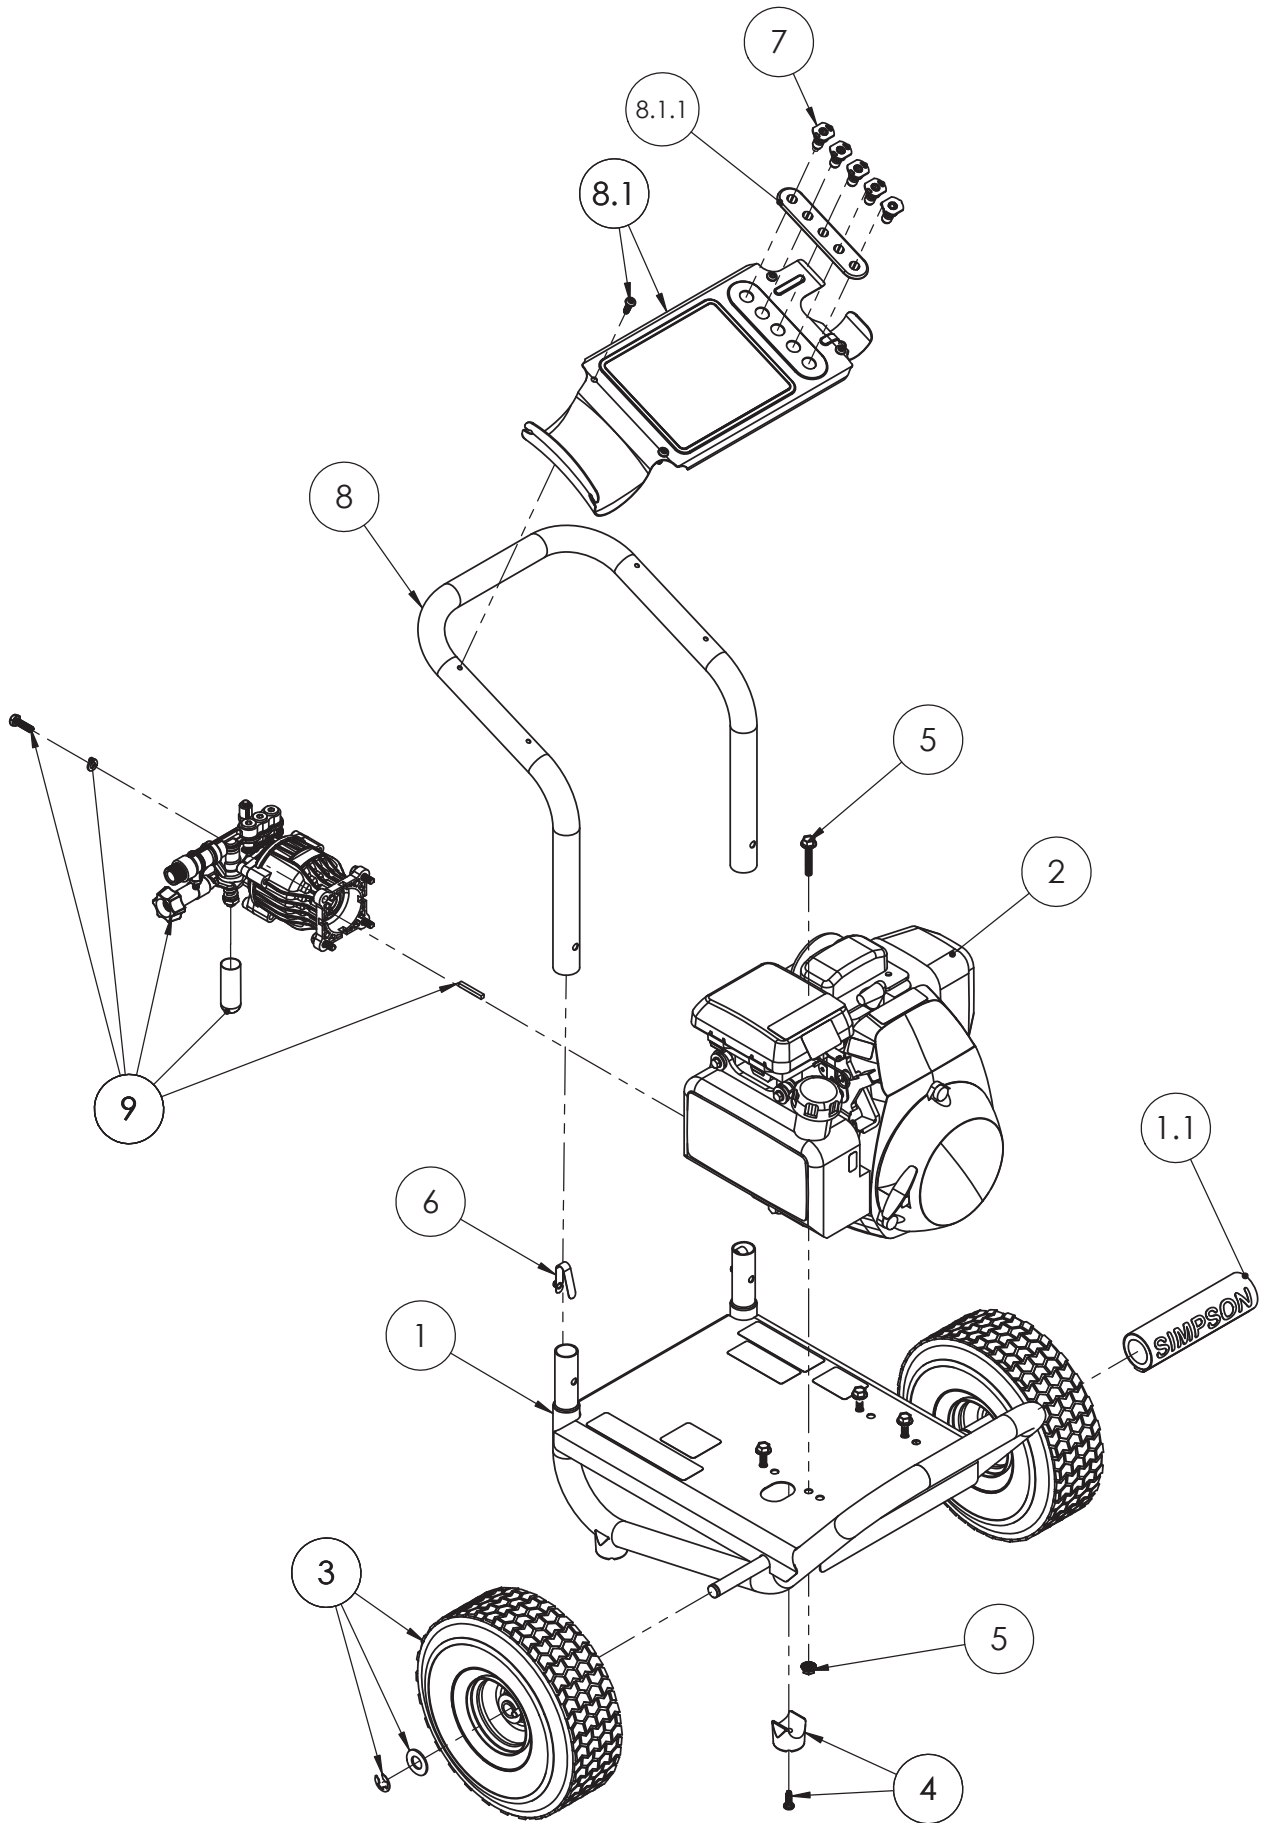

ITEM	PART NO	QTY.	DESCRIPTION
1	7109235	1	FRAME, BASE ASSY, 11.75 BLACK WITH LABELS
1.1	7105186	1	HANDLE GRIP, SILVER/WHITE SIMPSON
2	7105472	1	GC190 HONDA ENGINE, SVC ASSY W/LABELS
3	7105013	1	WHEEL, SERVICE KIT
4	7109385	2	FOOT SERVICE KIT
5	7103750	1	MOUNTING KIT, ENGINE
6	7102122	2	BUTTON, SNAP
7	7110477	1	5PC NOZLE 1PCSS 2.7-0,3.0-15,25,40&PSOAP
8	7110980	1	HANDLE SVC ASSY, 60968
8.1	7110979	1	DASHBOARD SVC ASSY, 60968
8.1.1	7103161	1	NOZZLE HOLDER, 5PC RUBBER
9	7109581	1	PUMP, SVC ASSY

TITLE:		
MS60968-S		
SIZE	DWG. NO.	REV.
<b>A</b>	60968-S	A
SCALE: N/A	SHEET 1 OF 3	

SIZE	DWG. NO.	REV.
<b>A</b>	60968-S	<b>A</b>
SCALE: N/A	SHEET 2 OF 3	

ITEM	PART NO	QTY.	DESCRIPTION
9	7109581	1	PUMP, SVC ASSY
9.1	520004	1	PUMP, HORZ, 12mmx12DEG, P/B, AL UNIHEAD
† 9.2		1	CAP, UNLOADER COVER 1 1/2" x 5/8" BLACK
9.3	7101506	1	KEY, SHAFT 3/16 X 3/16 X 1-1/2
9.4	7105474	1	HARDWARE KIT, PUMP MOUNTING

† NOT SOLD SEPARATELY

ITEM	PART NO	QTY.	DESCRIPTION
10	7106419	1	HOSE, MORFLEX 1/4" x 25' x 3100PSI M22(M) x M22(F)
11	7103550	1	LANCE, 16" W/ 1/4 QC AND M22(M)
12	7109565	1	GUN, 3600PSI 8GPM M22(M) X M22(F) OEM
13	7102207	1	KIT, SVC ASSY SOAP HOSE W/PLASTIC FILTER
* 14	7102045	1	TOOL, NOZZLE CLEANING, UNIVERSAL

\* NOT SHOWN

SIZE	DWG. NO.	REV.
<b>A</b>	60968-S	<b>A</b>
SCALE: N/A	SHEET 3 OF 3	