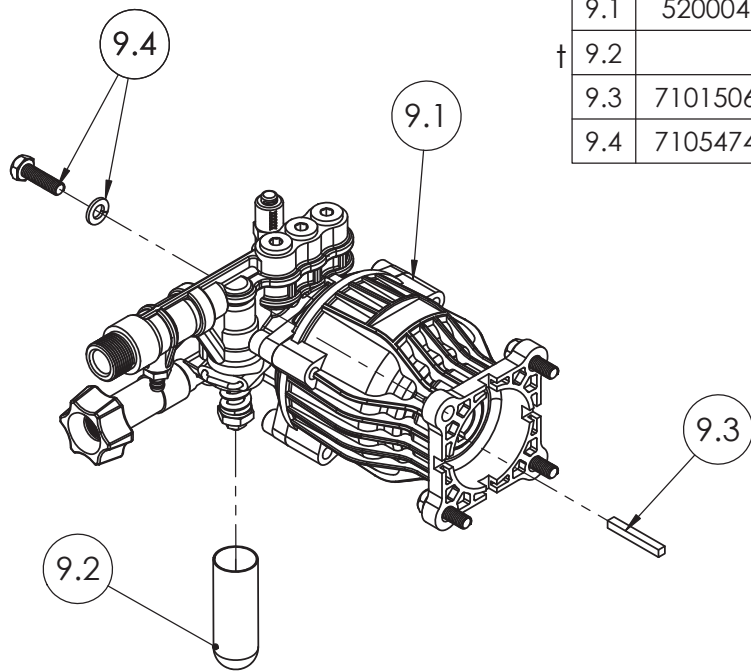

ITEM	PART NO	QTY.	DESCRIPTION
1	7109235	1	FRAME, BASE ASSY, 11.75 BLACK WITH LABELS
1.1	7105186	1	HANDLE GRIP, SILVER/WHITE SIMPSON
2	7105472	1	GC190 HONDA ENGINE, SVC ASSY W/LABELS
3	7105013	1	WHEEL, SERVICE KIT
4	7109385	2	FOOT SERVICE KIT
5	7103750	1	MOUNTING KIT, ENGINE
6	7102122	2	BUTTON, SNAP
7	7110477	1	5PC NOZLE 1PCSS 2.7-0,3.0-15,25,40&PSOAP
8	7110980	1	HANDLE SVC ASSY, 60968
8.1	7110979	1	DASHBOARD SVC ASSY, 60968
8.1.1	7103161	1	NOZZLE HOLDER, 5PC RUBBER
9	7109581	1	PUMP, SVC ASSY

TITLE:		
MS60968-S		
SIZE	DWG. NO.	REV.
<b>A</b>	60968-S	A
SCALE: N/A	SHEET 1 OF 3	

SIZE	DWG. NO.	REV.
<b>A</b>	60968-S	<b>A</b>
SCALE: N/A	SHEET 2 OF 3	

ITEM	PART NO	QTY.	DESCRIPTION
9	7109581	1	PUMP, SVC ASSY
9.1	520004	1	PUMP, HORZ, 12mmx12DEG, P/B, AL UNIHEAD
† 9.2		1	CAP, UNLOADER COVER 1 1/2" x 5/8" BLACK
9.3	7101506	1	KEY, SHAFT 3/16 X 3/16 X 1-1/2
9.4	7105474	1	HARDWARE KIT, PUMP MOUNTING

† NOT SOLD SEPARATELY

ITEM	PART NO	QTY.	DESCRIPTION
10	7106419	1	HOSE, MORFLEX 1/4" x 25' x 3100PSI M22(M) x M22(F)
11	7103550	1	LANCE, 16" W/ 1/4 QC AND M22(M)
12	7109565	1	GUN, 3600PSI 8GPM M22(M) X M22(F) OEM
13	7102207	1	KIT, SVC ASSY SOAP HOSE W/PLASTIC FILTER
* 14	7102045	1	TOOL, NOZZLE CLEANING, UNIVERSAL

\* NOT SHOWN

SIZE	DWG. NO.	REV.
<b>A</b>	60968-S	<b>A</b>
SCALE: N/A	SHEET 3 OF 3	