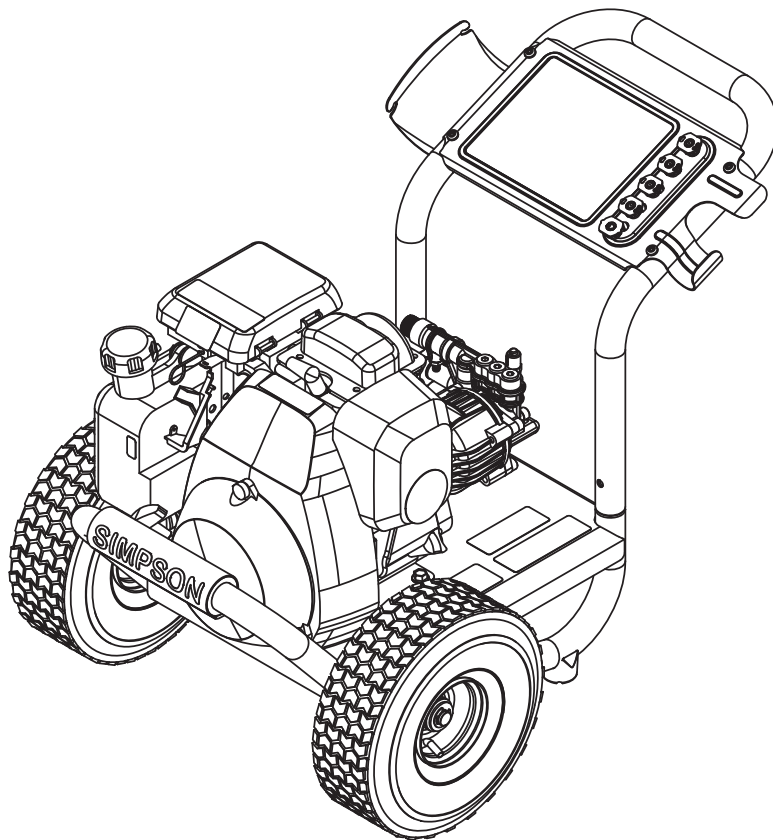

ITEM	PART NO	QTY.	DESCRIPTION
1	7109235	1	FRAME, BASE ASSY, 11.75 BLACK WITH LABELS
1.1	7105186	1	HANDLE GRIP, SILVER/WHITE SIMPSON
2	7105472	1	GC190 HONDA ENGINE, SVC ASSY W/LABELS
3	7105013	1	WHEEL, SERVICE KIT
4	7109385	2	FOOT SERVICE KIT
5	7103750	1	MOUNTING KIT, ENGINE
6	7102122	2	BUTTON, SNAP
7	7110477	1	5PC NOZLE 1PCSS 2.7-0,3.0-15,25,40&PSOAP
8	7110980	1	HANDLE SVC ASSY, 60968
8.1	7110979	1	DASHBOARD SVC ASSY, 60968
8.1.1	7103161	1	NOZZLE HOLDER, 5PC RUBBER
9	7109581	1	PUMP, SVC ASSY

TITLE:		
MS60968-S		
SIZE	DWG. NO.	REV.
<b>A</b>	60968-S	A
SCALE: N/A	SHEET 1 OF 3	

SIZE	DWG. NO.	REV.
<b>A</b>	60968-S	<b>A</b>
SCALE: N/A	SHEET 2 OF 3	

ITEM	PART NO	QTY.	DESCRIPTION
9	7109581	1	PUMP, SVC ASSY
9.1	520004	1	PUMP, HORZ, 12mmx12DEG, P/B, AL UNIHEAD
† 9.2		1	CAP, UNLOADER COVER 1 1/2" x 5/8" BLACK
9.3	7101506	1	KEY, SHAFT 3/16 X 3/16 X 1-1/2
9.4	7105474	1	HARDWARE KIT, PUMP MOUNTING

† NOT SOLD SEPARATELY

ITEM	PART NO	QTY.	DESCRIPTION
10	7106419	1	HOSE, MORFLEX 1/4" x 25' x 3100PSI M22(M) x M22(F)
11	7103550	1	LANCE, 16" W/ 1/4 QC AND M22(M)
12	7109565	1	GUN, 3600PSI 8GPM M22(M) X M22(F) OEM
13	7102207	1	KIT, SVC ASSY SOAP HOSE W/PLASTIC FILTER
* 14	7102045	1	TOOL, NOZZLE CLEANING, UNIVERSAL