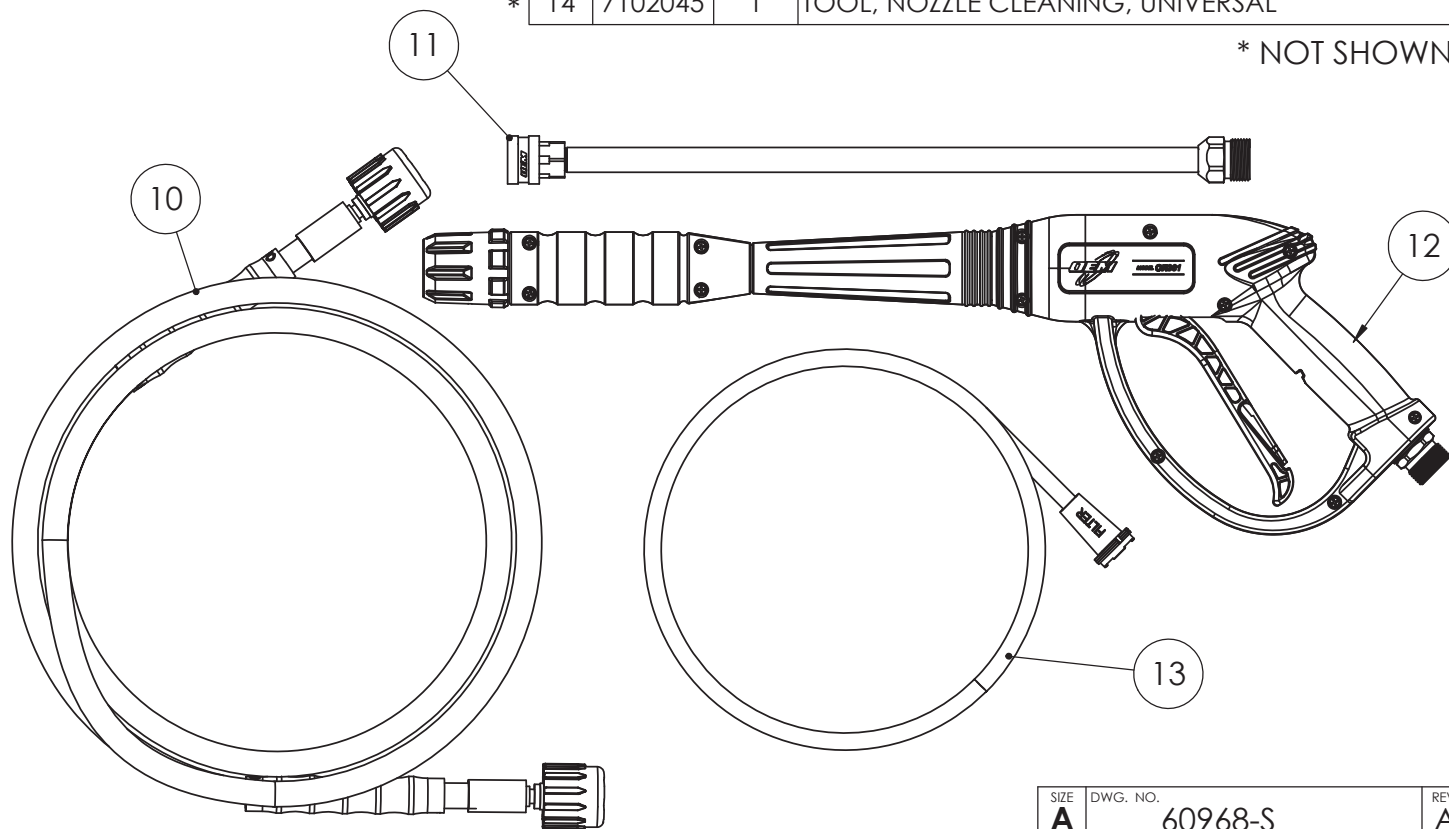

ITEM	PART NO	QTY.	DESCRIPTION
1	7109235	1	FRAME, BASE ASSY, 11.75 BLACK WITH LABELS
1.1	7105186	1	HANDLE GRIP, SILVER/WHITE SIMPSON
2	7105472	1	GC190 HONDA ENGINE, SVC ASSY W/LABELS
3	7105013	1	WHEEL, SERVICE KIT
4	7109385	2	FOOT SERVICE KIT
5	7103750	1	MOUNTING KIT, ENGINE
6	7102122	2	BUTTON, SNAP
7	7110477	1	5PC NOZLE 1PCSS 2.7-0,3.0-15,25,40&PSOAP
8	7110980	1	HANDLE SVC ASSY, 60968
8.1	7110979	1	DASHBOARD SVC ASSY, 60968
8.1.1	7103161	1	NOZZLE HOLDER, 5PC RUBBER
9	7109581	1	PUMP, SVC ASSY

TITLE:		
MS60968-S		
SIZE	DWG. NO.	REV.
<b>A</b>	60968-S	A
SCALE: N/A	SHEET 1 OF 3	

SIZE	DWG. NO.	REV.
<b>A</b>	60968-S	<b>A</b>
SCALE: N/A	SHEET 2 OF 3	

ITEM	PART NO	QTY.	DESCRIPTION
9	7109581	1	PUMP, SVC ASSY
9.1	520004	1	PUMP, HORZ, 12mmx12DEG, P/B, AL UNIHEAD
† 9.2		1	CAP, UNLOADER COVER 1 1/2" x 5/8" BLACK
9.3	7101506	1	KEY, SHAFT 3/16 X 3/16 X 1-1/2
9.4	7105474	1	HARDWARE KIT, PUMP MOUNTING

† NOT SOLD SEPARATELY

ITEM	PART NO	QTY.	DESCRIPTION
10	7106419	1	HOSE, MORFLEX 1/4" x 25' x 3100PSI M22(M) x M22(F)
11	7103550	1	LANCE, 16" W/ 1/4 QC AND M22(M)
12	7109565	1	GUN, 3600PSI 8GPM M22(M) X M22(F) OEM
13	7102207	1	KIT, SVC ASSY SOAP HOSE W/PLASTIC FILTER
* 14	7102045	1	TOOL, NOZZLE CLEANING, UNIVERSAL

\* NOT SHOWN

SIZE	DWG. NO.	REV.
<b>A</b>	60968-S	<b>A</b>
SCALE: N/A	SHEET 3 OF 3	