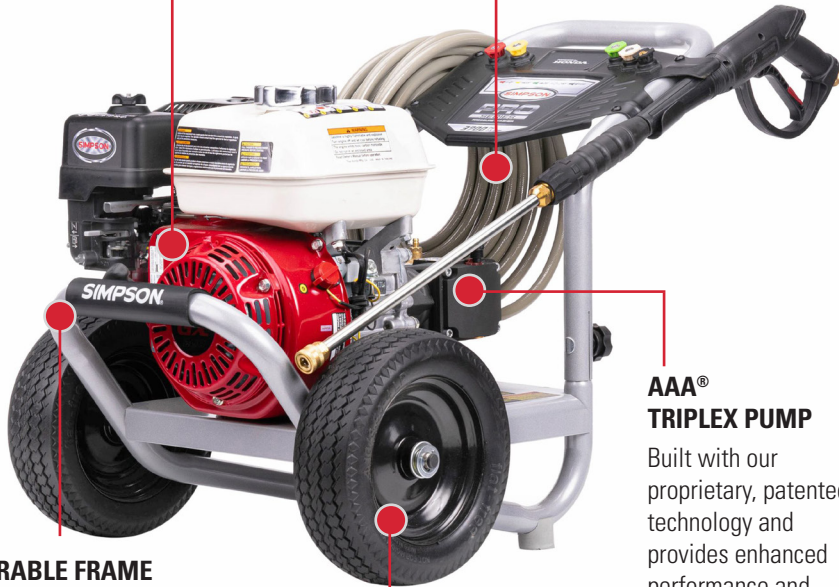

PRO SERIES PRESSURE WASHER

PS60982

The SIMPSON® PowerShot™ Series is designed to meet the rigorous demands of the cleaning pro. Heavy-duty pressure washers with flow and reliability. Perfect for contractors who specialize in deck cleaning, wood restoration, paint preparation, graffiti removal, and all other professional cleaning services. Equipped with a premium (50-State Compliant) HONDA® engine built with high-quality components, designed for optimum performance and renowned for being easy to start. AAA® triplex pumps with patent-pending PowerBoost® Technology provides higher pressure at the nozzle resulting in greater impact and cleaning performance.

HONDA® GX200 ENGINE

With low oil shutdown feature

MORFLEX® HOSE

High-pressure hose is non-marring, flexible and abrasion-resistant

DURABLE FRAME

Welded Steel frame construction with powder coated finish for durability and corrosion resistance

PREMIUM PNEUMATIC WHEELS

For increased mobility across various terrains

AAA® TRIPLEX PUMP

Built with our proprietary, patented technology and provides enhanced performance and extended life

PART#: 60982 (61000) **50-State Compliant**

PRESSURE RATING: 3700 PSI

FLOW RATING: 2.5 GPM

ENGINE: HONDA® GX200 **LOW OIL SHUTDOWN** **POWER BOOST**

PUMP: AAA® Triplex

HOSE: 5/16" x 50' x M22, Morflex®

TIRES: 10" Premium Pneumatic

DIMENSIONS: 21" x 24" x 34"