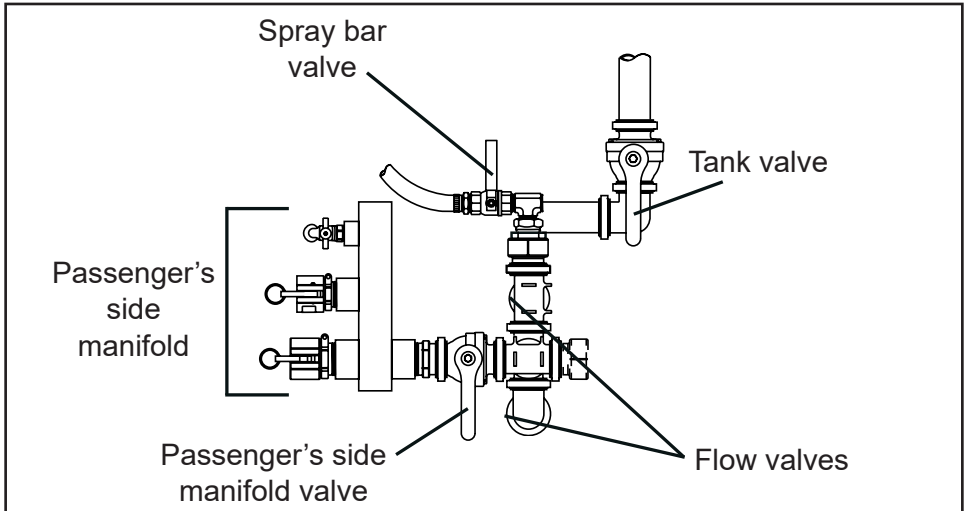

# WATER TRAILER PUMP VALVES

## Flow Valves

## Manifold, Tank, Spray Bar, and Hose Reel Valves

**CLOSED**

**OPEN**

3/4" Hose bibb

1.5" Hose

2" Hose

Place the cover on the hose connector then rotate the cams to lock the cover onto the connector.