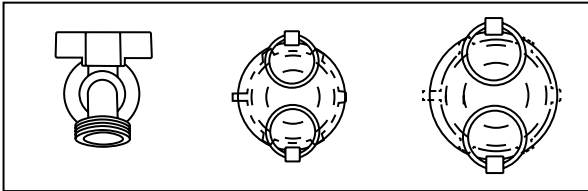

## Manifold, Tank, Spray Bar, and Hose Reel Valves

**CLOSED**

**OPEN**

3/4" Hose bibb

1.5" Hose

2" Hose

Place the cover on the hose connector then rotate the cams to lock the cover onto the connector.