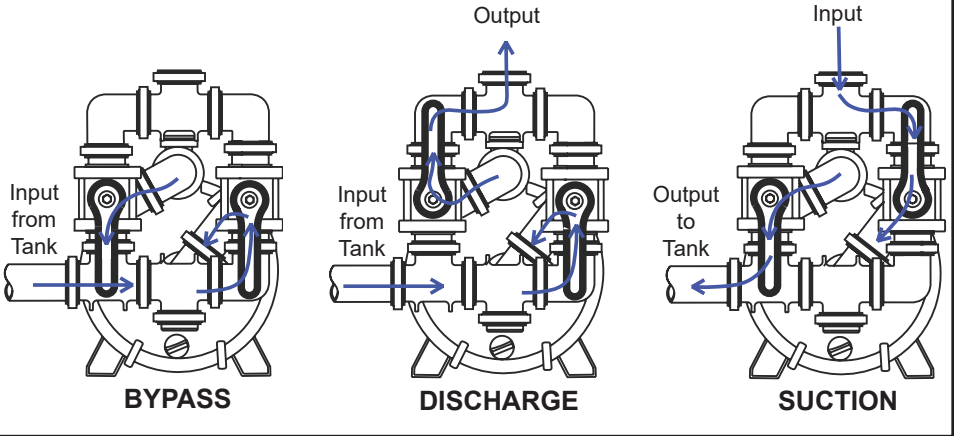

# WATER TRAILER PUMP VALVES

## Flow Valves

## Manifold, Tank, Spray Bar, and Hose Reel Valves

**CLOSED**

**OPEN**

3/4" Hose bibb

1.5" Hose

2" Hose

Place the cover on the hose connector then rotate the cams to lock the cover onto the connector.