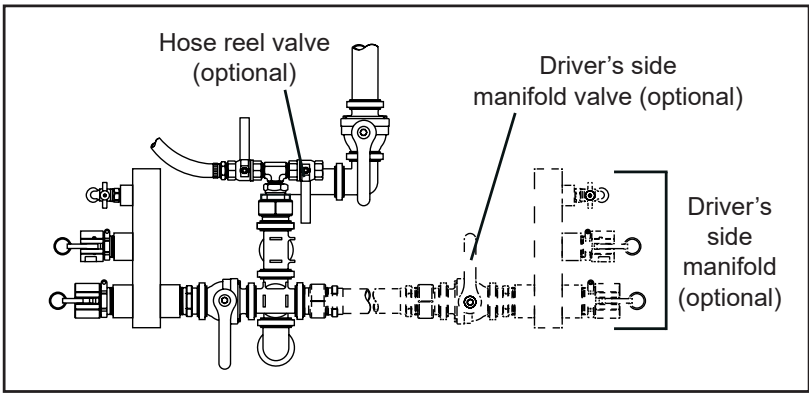

# WATER TRAILER PUMP VALVES

## Flow Valves

## Manifold, Tank, Spray Bar, and Hose Reel Valves

**CLOSED**

**OPEN**

3/4" Hose bibb

1.5" Hose

2" Hose

Place the cover on the hose connector then rotate the cams to lock the cover onto the connector.