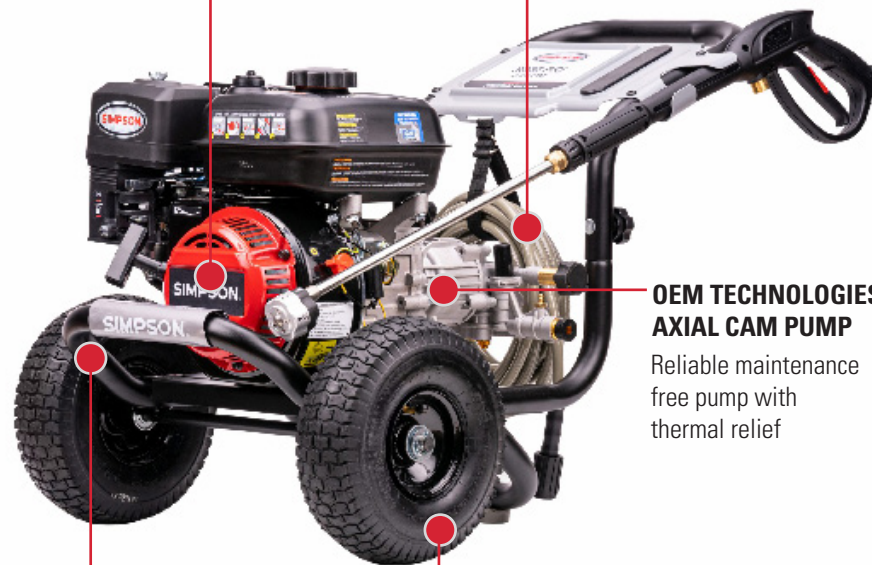

**TIRES:** 10" Premium Pneumatic

**DIMENSIONS:** 35.25" x 21.5" x 21.5"

**WEIGHT:** 63 lbs

**LIMITED PRODUCT WARRANTIES**

**2 YEAR  
ENGINE  
WARRANTY**

**1 YEAR  
PUMP  
WARRANTY**

**5 YEAR  
FRAME  
WARRANTY**

**CRX®210  
ENGINE**

Equipped with a large recoil for easy starting and operating

**MORFLEX HOSE**

Is non-marring, flexible and abrasion-resistant

**OEM TECHNOLOGIES™  
AXIAL CAM PUMP**

Reliable maintenance free pump with thermal relief

**DURABLE FRAME**

Welded steel frame construction with powder-coated finish for durability and corrosion resistance

**PREMIUM PNEUMATIC**

For increased mobility across various terrains