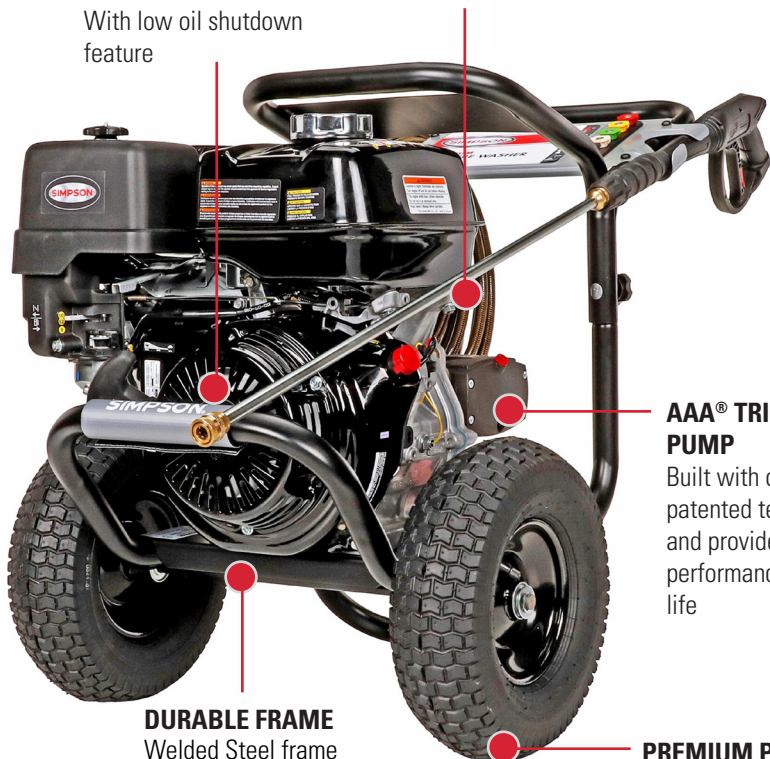

POWERSHOT™ SERIES COMMERCIAL PRESSURE WASHER

PS4240

The SIMPSON® PowerShot™ Series is designed to meet the rigorous demands of the cleaning pro. Heavy-duty pressure washers with flow and reliability. Perfect for contractors who specialize in deck cleaning, wood restoration, paint preparation, graffiti removal, and all other professional cleaning services. Equipped with a premium (49-State Compliant) HONDA® engine built with high-quality components, designed for optimum performance and renowned for being easy to start.

PREMIUM HONDA® GX390 ENGINE

With low oil shutdown feature

STEEL-BRAIDED MONSTER HOSE

Kink and abrasion resistant hose with quick connect fittings and polyurethane outer jacket

DURABLE FRAME

Welded Steel frame construction with powder coated finish for durability and corrosion resistance

AAA® TRIPLEX PUMP

Built with our proprietary patented technology and provided enhanced performance and extended life

PREMIUM PNEUMATIC WHEELS

For increased mobility across various terrains

PART# 60456 **49-State DOES NOT SHIP to CA**

PRESSURE RATING: 4200 PSI

FLOW RATING: 4.0 GPM

ENGINE: HONDA® GX390

PUMP: AAA® Triplex **LOW OIL SHUTDOWN**

HOSE: 3/8" x 50' Steel-braided Monster

TIRES: 13" Premium Pneumatic

DIMENSIONS: 38" x 23.5" x 29"

WEIGHT: 136 lbs