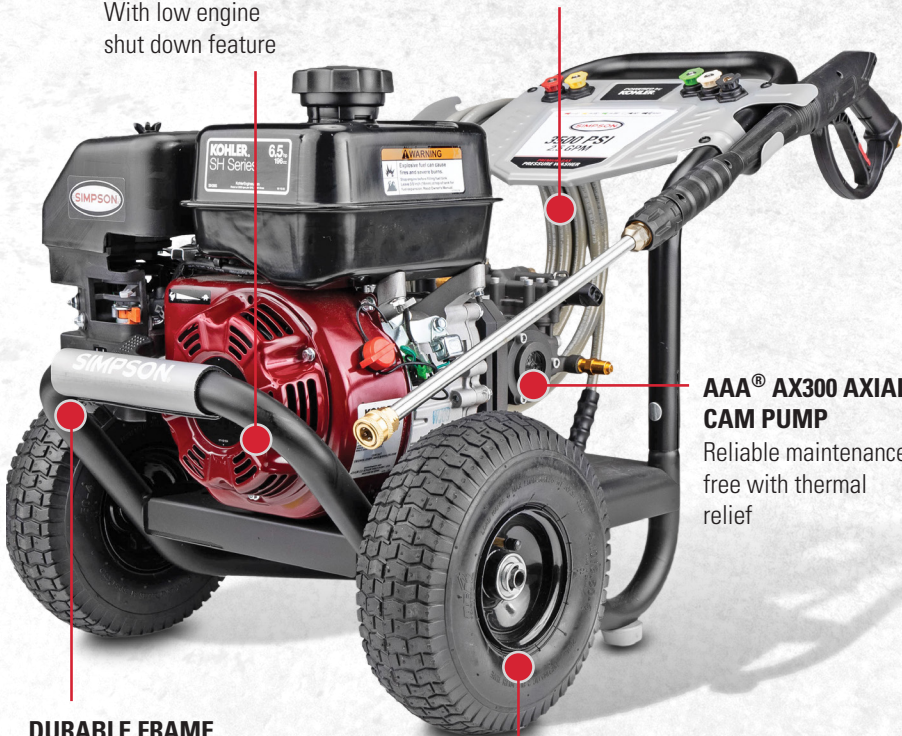

The SIMPSON® PowerShot™ Series is designed to meet the rigorous demands of the cleaning pro. Heavy-duty pressure washers with flow and reliability. Perfect for contractors who specialize in deck cleaning, wood restoration, paint preparation, graffiti removal, and all other professional cleaning services. Equipped with a premium (50-State compliant) KOHLER® engine built with high-quality components, designed for optimum performance, and renowned for being easy to start.

### MORFLEX® HOSE

The high-pressure hose is non-marring, flexible and abrasion-resistant

### KOHLER® SH270 ENGINE

With low engine shut down feature

**PUMP:** AAA® AX300 PRO Axial Cam

**HOSE:** 5/16" x 25' M22, MorFlex®

**TIRES:** 10" Premium Pneumatic

**DIMENSIONS:** L:34" x W:21" x H:24"

**WEIGHT:** 74 lbs