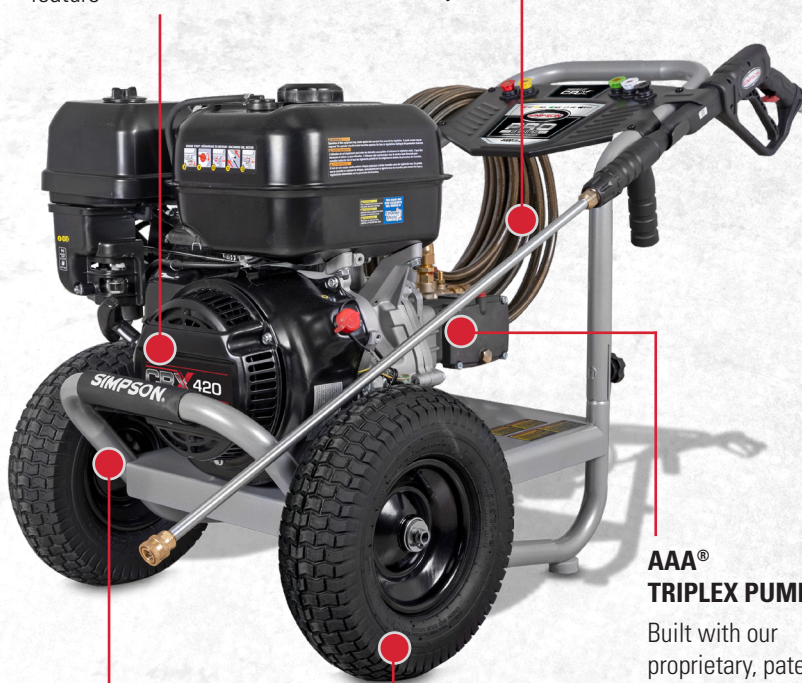

The SIMPSON® PowerShot™ Series is designed to meet the rigorous demands of the cleaning pro. Heavy-duty pressure washers with flow and reliability. Perfect for contractors who specialize in deck cleaning, wood restoration, paint preparation, graffiti removal, and all other professional cleaning services. Equipped with a premium (50-State compliant) CRX® engine built with high-quality components, designed for optimum performance and renowned for being easy to start.

PS61232(-S)

CRX® 420 ENGINE

With low oil shutdown feature

STEEL-BRAIDED MONSTER HOSE

Kink and abrasion resistant hose with quick connect fittings and polyurethane outer jacket

DURABLE FRAME

Welded Steel frame construction with powder coated finish for durability and corrosion resistance

PREMIUM PNEUMATIC WHEELS

For increased mobility across various terrains

AAA® TRIPLEX PUMP

Built with our proprietary, patented technology and provides enhanced performance and extended life

PART# 61232(61232S)

50-State Compliant

PRESSURE RATING: 4400 PSI

FLOW RATING: 4.0 GPM

ENGINE: CRX® 420

LOW OIL SHUTDOWN

PUMP: AAA® Triplex

HOSE: 3/8" x 50' QC, Monster

TIRES: 10" Premium Pneumatic