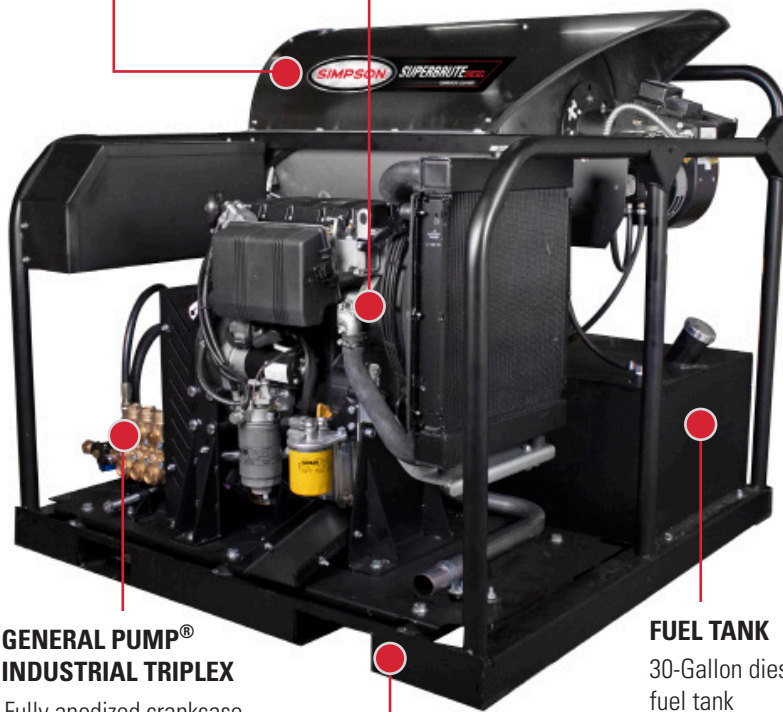

## SD65122

The SIMPSON® Super Brute SD65122 offers an enhanced cleaning experience that provides maximum power and efficiency. Equipped with (50-State compliant) KOHLER® engine and premium General Pump® industrial triplex pump.

- Easy to service
- Simplified control panel / non-adjustable thermostat

**Horizontal 12Vdc Wayne Burner**  
Single fuel burner with stainless steel top wrap

**KOHLER® KDW1003 Diesel Engine**  
3-Cylinder with low oil shut down feature

**FUEL TANK**  
30-Gallon diesel fuel tank

**PART#:** 65122 **50-State Compliant**

**PRESSURE RATING:** 4000 PSI

**FLOW RATING:** 6.0 GPM

**ENGINE:** KOHLER® KDW1003 Diesel **LOW OIL SHUTDOWN**

**PUMP:** TSF1819 General Pump® Industrial Triplex

**ENGINE FUEL CAPACITY:** 30 gal Diesel w/1 tank

**BURNER FUEL CAPACITY:**

**DRIVE:** Belt

**START:** E-Start

**TIRES:** Forklift Feet / Permanent Mount

**DIMENSIONS:** 48" x 48" x 45"